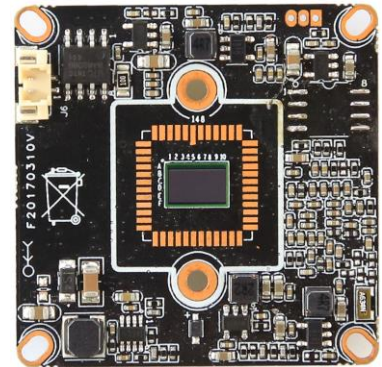

Parameters:

Model	IPG-50HV20PET-S
System structure	Embedded RTOS,dual-core 32bit DSP(Hi 3518EV200),pure hard compression ,watch dog
Sensor	2.0M 1/2.7" F22 CMOS sensor ,color 0.1Lux@F1.2,black/white 0.01Lux@F1.2
Video compression	H.264,support dual stream,AVI;0.1M~8Mbps variable;1~30f/s variable
Image output	Main stream: 1920*1080@15fps, 1280*720@25fps; sub-stream: 704*576@25fps;
Shutter	1/50(1/60)s to 1/10,000s
Lens	N/A
Day and night	Support IR-CUT
Noise reduction	Support 2D/3D
Wide dynamic	Support
Auto iris	N/A
Audio compression	G.711,support bidirectional talk,audio&video synchronization;
Audio interface	1ch input,level:2Vp-p,impedance:1kΩ,support sound pick-up input;1ch output,impedance:16Ω,30mw,support microphone;
Network interface	1*RJ45 10/100M adaptive Ethernet port;support RTSP/FTP/PPPOE/DHCP/DDNS/NTP/UPnP etc
Extension interface	N/A
Singal interface	One photo resistance interface,one IR-CUT interface ,support photo resistance signal and IR-CUT links to IR
PTZ	N/A
Motor interface	N/A
Alarm I/O	1/I (support alarm input and video link to background)
WIFI interface	N/A
Reset interface	N/A
SD Card	N/A
Reliability	Comprehensive lightning protection, 7 * 24 hours 65 °C high temperature stable and reliable testing
Intelligence analysis	N/A
Other function	Support WEB,OSD,live video transmission,motion detect and IO alarm,front-end storage/playback/download, and center reminder and image linkage,support JPEG capture; united remote client monitoring sofaware、MYEYE;perfect SDK;
ONVIF	Support
Mobile monitoring	Support multiple mobile monitoring (iOS, Android)
Power	DC12V/2A input, power consumption:≤3W,
Dimension	38mm*38mm
Other	Support POE power supply (optional)