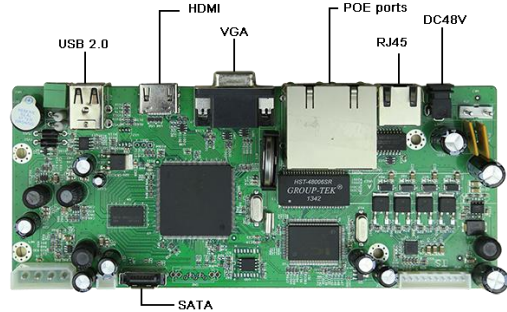

Technical Parameters:

Model: NBD7904T-PL

	Model	NBD7904T-PL
System	Main processor	Hi3520D
	Operating System	Embedded Linux
	System resources	Simultaneous multi-channel real-time recording, playback, network operation, USB backup
Interface	Operator interface	16-bit true color graphic menu operation interface, support mouse operation
	Preview	1/4/8
Video	Video input (IP)	4*1080P/8* D1
	Video standards	PAL(625TVL,50f/s); NTSC(525TVL,60f/s)
	Video compression	H.264
	Display quality	Max 1920*1080
	Playback quality	1080P/D1
	Decode	1*1080P/4*D1
	Motion detection	Support(depend on camera)
Audio	Audio compression	G.711A
	Intercom	Unsupport
Record & playback	Recording mode	Manual>Alarm>Dynamic Detection>Timing
	Local playback	1*1080P/4*D1
	Search mode	Search by Time/Calendar/Event/Channel
Storage & Backup	Space occupation	Video: CIF 4~5G/day*channel, D1 8~10G/day*channel; 960H 12G~20G/day*channel; 720P 20~30G/day*channel; 1080P ~40G/day*channel; Audio: 691.2M/day*channel
	Record storage	HDD、 Network
	Backup mode	Network backup, USB hard disk, USB burner, SATA burner
External interface	Video output	1ch VGA, 1ch HDMI output
	Audio I/O	0/0
	Alarm I/O	0/0
	Network interface	1*RJ45 10M/100M Adaptive Ethernet port ,4 POE ports Support POE power supply
	USB interface	2*USB2.0 ports(reserve 2 front interface)
	HDD	1 SATA(Up to 8TB for each disk)
General	PTZ control	Control PTZ device by network
	ONVIF	Support
	Power supply	48V/1.5A
	Power Consumption	<10W(Without HDD)
	Work environment	Temperature:0℃-+55℃ , Humidity:10%—90%RH , Atm:86kpa—106kp
	Dimension	190mm(L)*80mm(W)
	Weight	Around 150g