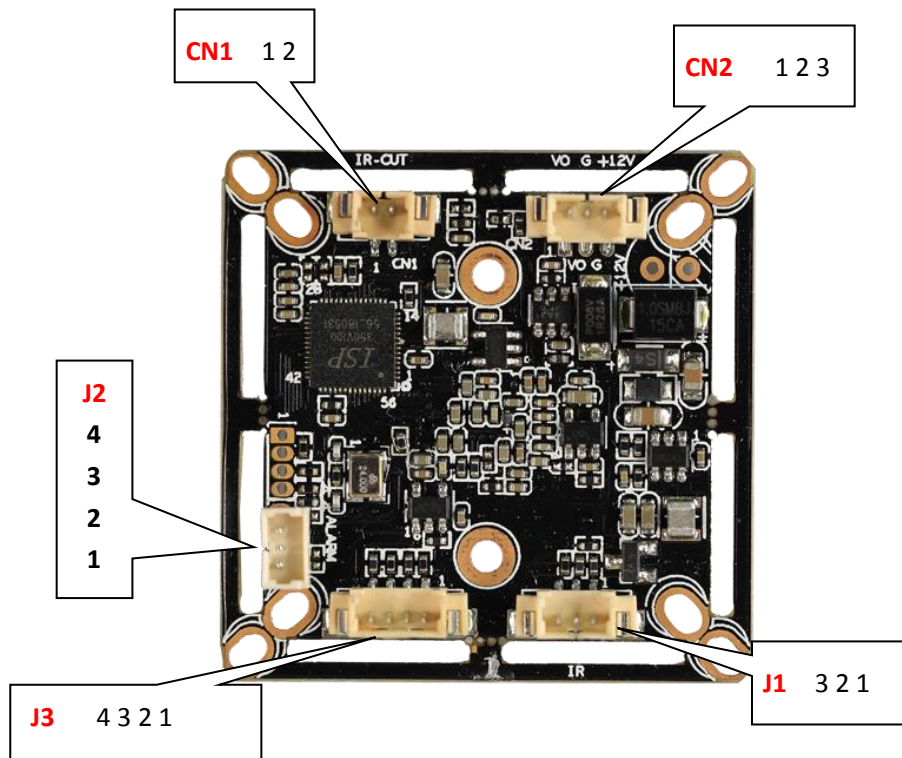

## XAG-53X50PS-UR

5MP Five in One Analog Video dual-light Camera Module

### Key features:

- 5MP FHD resolution, the image is more clear and delicate;
- Zero-latency data transmission, full real-time, high fidelity;
- Long transmission distance, coaxial transmission up to 500 meters;
- Support UTC, enable OSD by the back-end;
- Support coaxial upgrade, version upgrade convenient and efficient;
- Support PIR function extension, can be connected with Passive Infrared Detection devices;
- Support XVI/AHD/TVI/CVI/CVBS DVR;
- NTSC&PAL 2 in 1, easy to switch through back-end;
- High-definition quality products with competitive price.
- infrared/white light dual-light intelligent switching

### Parameters:

Specifications	XAG-53X50PS-UR
ISP	XM350
Sensor	1/2.7 inch SC5239 sensor
Signal format	XVI/AHD/TVI/CVI/CVBS
Video Resolution	PAL/NTSC : 2560*1920
Minimum Illumination	color: 0.01Lux@ (F1.2, AGC ON) , 0Lux with IR
	Black & White: 0.001Lux@ (F1.2, AGC ON) , 0Lux with IR
Photosensitive Resistance	1 photosensitive resistance interface, support the photosensitive resistor input signal and image, IR-CUT, infrared lamp linkage
Shutter	1/50(1/60) seconds to 1/10,000 seconds
Day and Night Function	Support IR-CUT
Lens Parameters	C/CS interface, M12 lens optional
Video output	XVI@5MP; AHD/TVI/CVI@4MP; CVBS
Power	DC12V±10%
Temperature and Humidity	- 10 °C ~ 60 °C, humidity is less than 90% (no condensation)
Consumption	<5W
Size	Standard 32*32 positioning hole, compatible with 38*38 hole
Remarks	Support UTC,coaxial upgrade

## Detailed Definition:

Socket	Specific No.	Interface Description	Function
CN2	1	CVBS	Video Out
	2	GND	Ground
	3	12V	12V DC input
CN1	1	IRCUTA	IRCUT
	2	IRCUTB	
J1	1	ADC1VIN	Red_CTRL
	2	GND	Ground
	3	NC	Undefined
J2	1	ALARM_IN1	White light CTRL
	2	GND	Ground
	3	3.3V	3.3V DC input
	4	GND	Ground
J3	1	GND	Ground
	2	CVI	Switch to CVI by grounding
	3	MODE_N-P	Red_CTRL
	4	TVI	Switch to TVI by grounding