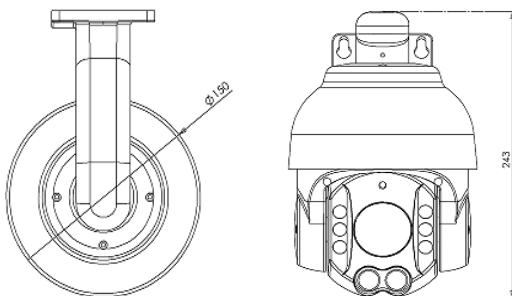

**SD-MA4110UA-X18R
AHD IR SPEED DOME CAMERA**

Product Features:

1. Adopt high performance sensor, image clear, soft.
2. Support IR-CUT, Day-night surveillance, realize Day & Night surveillance, No color cast, distortionless.
3. AHD-M@AHD video output.
4. Transmission distance reach to 500m.
5. Need to connect to back-end AHD DVR;
6. Support ultralow illumination.
7. Auto electronic shutter, applied in different surveillance environment.

Application:

Applied in different surveillance location such as corridor, large gymnasium, meeting room, waiting room, etc.

Order Item:

SD-MA4110UA-X18R

Shell Size:

Specification

Model	SD-MA4110UA-X18R
Camera	
Image sensor	1/3" APTINA CMOS
Signal System	AHD-M@AHD
System standard	PAL/NTSC
Image pixel	1280*720
Minimum Illumination	Color 0.01Lux @(F1.2,AGC ON),0 LUX with IR B/W 0.001 Lux @ (F1.2,AGC ON),0 LUX with IR
WDR	Digital WDR
DNR	2D/3D
Electronics Shutter	1/1 - 1/10,000s
Day&Night	Support IR-CUT
Lens	
Focal length	4.7 to 84.6mm (F1.5-3.6)
Optical Zoom	18x
Function	
IR LEDS Distance	30m
P/T Range	Level: 0°~360°continuous rotation, Vertical: 0°~90° automatic turning180°continuous monitoring
Preset point	50
Auto Mode	support 4 lines auto cruiser
Video in/out	
Analog interface	1.0Vpp / 75Ω, NTSC/ PAL, BNC
RS485 Control	Half-duplex mode, support PTZ control and online upgrade, protocol support: Chinese security industry protocols, Pelco P / D, protocol support automatic recognition
General	
Power supply	DC 12V
Working environment	Temperature-10~60℃; Humidity<90%
Dimension	Φ150mm*243mm
Weight	About 2.1Kg