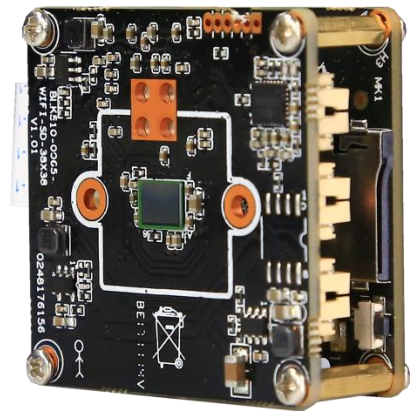

IPG-53XF13PT-WPN

1.3M low illumination Wireline&Wi-Fi IP Module

Features:

- 1.3M resolution,clear and fine images;
- Supports Wireline、Wi-Fi;
- Support 3D DNR, DWDR;
- Advanced H.264 video compression,Super low rate,high definition quality of image;
- Professional anti-lightning,conform to GB/T17626.5 and IEC61000-4-5
- Support ONVIF;access third party;
- Support various mobile monitoring(iPhone,Android);
- Provide web、CMS、center platform management software MYEYE,provide SDK development
- Support cloud technology,easy to achieve network penetration,fro in-line and alarm information pushed

Parameters:

Model	IPG-53XF13PT-WPN
System structure	Embedded RTOS, dual-core 32-bit DSP (XM510F),pure hard compression ,watch dog
Sensor	1.3M 1/3" H65 low illumination CMOS sensor,color 0.01Lux@F1.2,black/white 0.001Lux@F1.2
Video compression	H.264,support dual stream,AVI;0.1M~6Mbps variable;1~30f/s variable
Image output	Main stream:1280*960@25fps; sub-stream: 640*360@25fps
Shutter	1/50(1/60)s to 1/10,000s
Lens	No
Day and night	Support IR-CUT
Noise reduction	Support 2D/3D
Wide dynamic	Support
Auto iris	N/A
Audio compression	G.711,support bidirectional talk,audio&video synchronization;
Audio interface	1ch input,level:2Vp-p,impedance:1kΩ,support sound pick-up input;1ch output,impedance:16Ω,30mw,support microphone;
Network interface	1*RJ45 10/100M adaptive Ethernet port;support RTSP/FTP/PPPOE/DHCP/DDNS/NTP/UPnP etc
Extension interface	N/A
Singal interface	One photo resistance interface,one IR-CUT interface ,support photo resistance signal and IR-CUT links to IR
PTZ	N/A
Motor interface	N/A
Alarm I/O	N/A
WIFI interface	Supports Wi-Fi;
Reset interface	Support
SD Card	Support
Reliability	Comprehensive lightning protection, 7 * 24 hours 65 °C high temperature stable and reliable testing
Intelligence analysis	NO
Other function	Support WEB,OSD,live video transmission,motion detect and IO alarm,front-end storage/playback/download, and center reminder and image linkage,support JPEG capture; united remote client monitoring sofaware、MYEYE;perfect SDK;
ONVIF	Support
Mobile monitoring	Support multiple mobile monitoring (iOS, Android)
Power	DC5V-24V
Dimension	(38mm*38mm)*2
Other	Does not accept any custom.