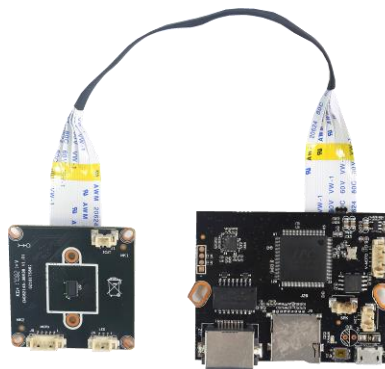

### 1.3M Low illumination Robot Dedicated IP Module

**Features:**

- 1.3M resolution,clear and fine images;
- Supports Wireline、Wi-Fi, a key WPS function;
- Support Micro SD card,up to 32G;
- Support 3D DNR, DWDR;
- Support for mobile video surveillance(iOS,android);
- Support Web, CMS, platform management software MYEYE,Provide SDK ;
- Support cloud service, network penetration, alarm information pushed to phone ,etc.