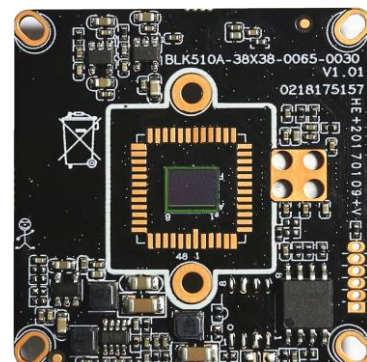

### 1.3M double light IP Camera Module

**Features:**

- 960P HD resolution,clear and fine images,Support 2D/3D noise reduction;
- super starlight + full color white light;
- Advanced H.264 video compression,Super low rate,high definition quality of image;
- Professional anti-lightning,conform to GB/T17626.5 and IEC61000-4-5;
- Support ONVIF;access third party;
- Support various mobile monitoring(iPhone,Android);
- Provide web、CMS、center platform management software MYEYE,provide SDK development
- Support cloud technology,easy to achieve network penetration,fro in-line and alarm information pushed