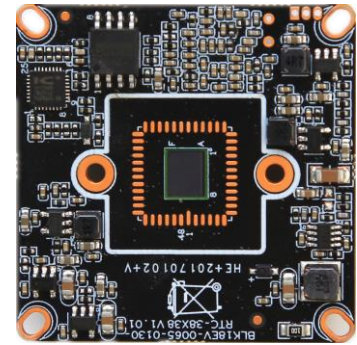

## IPG-53HV13PT-S

### 1.3M Network Camera Module

#### Parameters:

Model	IPG-53HV13PT-S
System structure	Embedded RTOS, dual-core 32bit DSP (Hi 3518EV200), pure hard compression , watch dog
Sensor	1.3M 1/3" H65 Low illumination CMOS sensor ,color 0.01Lux@F1.2, black/white 0.001Lux@F1.2
Video compression	H.264, support dual stream, AVI; 0.1M~6Mbps variable; 1~30f/s variable
Image output	Main stream: 1280*960@25fps, 1280*720@25fps; sub-stream: 704*576@25fps;
Shutter	1/50(1/60)s to 1/10,000s
Lens	No
Day and night	Support IR-CUT
Noise reduction	Support 2D/3D
Wide dynamic	Support
Auto iris	N/A
Audio compression	G.711, support bidirectional talk, audio&video synchronization
Audio interface	1ch input, level: 2Vp-p, impedance: 1kΩ, support sound pick-up input; 1ch output, impedance: 16Ω, 30mw, support microphone
Network interface	1*RJ45 10/100M adaptive Ethernet port; support RTSP/FTP/PPPOE/DHCP/DDNS/NTP/UPnP etc
Extension interface	N/A
Singal interface	One photo resistance interface, one IR-CUT interface ,support photo resistance signal and IR-CUT links to IR
PTZ	N/A
Motor interface	N/A
Alarm I/O	1/I (support alarm input and video link to background)
WIFI interface	N/A
Reset interface	N/A
SD Card	N/A
Reliability	Comprehensive lightning protection, 7 * 24 hours 65 °C high temperature stable and reliable testing
Intelligence analysis	No
Other function	Support WEB, OSD, live video transmission, motion detect and IO alarm, front-end storage/playback/download, and center reminder and image linkage, support JPEG capture; united remote client monitoring sofaware、MYEYE; perfect SDK;
ONVIF	Support
Mobile monitoring	Support multiple mobile monitoring (iOS, Android)
Power	DC12V/2A input, power consumption: ≤3W,
Dimension	38mm*38mm
Other	Support POE power supply (optional)