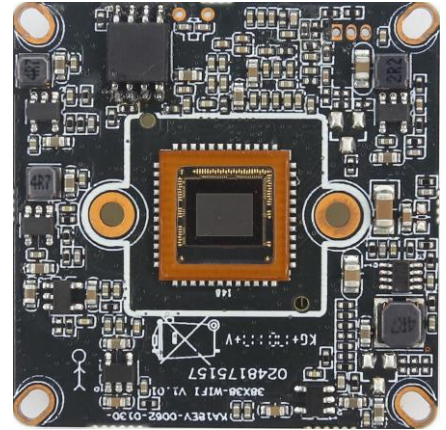

IPG-53HV13PA-WP
1.3M low illumination CMOS Network Camera
Features:

- 1.3M resolution, clear and fine images;
- Support WI-FI, a key WPS function;
- Support micro SD card up to 32G;
- Support 2D/3D noise reduction, digital wide dynamic;
- Advanced H.264 video compression, Super low rate, high definition quality of image;
- Professional anti-lightning, conform to GB/T17626.5 and IEC61000-4-5.
- Support various mobile monitoring (iPhone, Android);
- Provide web、CMS、center platform management software MYEYE, provide SDK development
- Support cloud technology, easy to achieve network penetration, from in-line and alarm information pushed