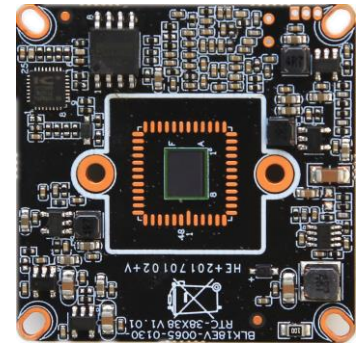

Parameters:

Model	IPG-53HV13PA-S
System structure	Embedded RTOS, dual-core 32bit DSP (Hi 3518EV200), pure hard compression , watch dog
Sensor	1.3M 1/3" AR0130 Low illumination CMOS sensor ,color 0.01Lux@F1.2, black/white 0.001Lux@F1.2
Video compression	H.264, support dual stream, AVI; 0.1M~6Mbps variable; 1~30f/s variable
Image output	Main stream: 1280*960@25fps, 1280*720@25fps; sub-stream: 704*576@25fps;
Shutter	1/50(1/60)s to 1/10,000s
Lens	No
Day and night	Support IR-CUT
Noise reduction	Support 2D/3D
Wide dynamic	Support
Auto iris	N/A
Audio compression	G.711, support bidirectional talk, audio&video synchronization
Audio interface	1ch input, level: 2Vp-p, impedance: 1kΩ, support sound pick-up input; 1ch output, impedance: 16Ω, 30mw, support microphone
Network interface	1*RJ45 10/100M adaptive Ethernet port; support RTSP/FTP/PPPOE/DHCP/DDNS/NTP/UPnP etc
Extension interface	N/A
Singal interface	One photo resistance interface, one IR-CUT interface ,support photo resistance signal and IR-CUT links to IR
PTZ	N/A
Motor interface	N/A
Alarm I/O	1/I (support alarm input and video link to background)
WIFI interface	N/A
Reset interface	N/A
SD Card	N/A
Reliability	Comprehensive lightning protection, 7 * 24 hours 65 °C high temperature stable and reliable testing
Intelligence analysis	No
Other function	Support WEB, OSD, live video transmission, motion detect and IO alarm, front-end storage/playback/download, and center reminder and image linkage, support JPEG capture; united remote client monitoring sofaware、MYEYE; perfect SDK;
ONVIF	Support
Mobile monitoring	Support multiple mobile monitoring (iOS, Android)
Power	DC12V/2A input, power consumption: ≤3W,
Dimension	38mm*38mm
Other	Support POE power supply (optional)