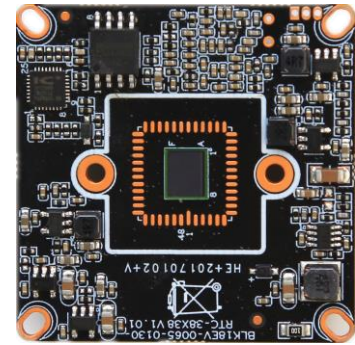

**Parameters:**

Model	IPG-53HV13PA-A
System structure	Embedded RTOS, dual-core 32bit DSP (Hi 3518EV200), pure hard compression , watch dog
Sensor	1.3M 1/3" AR0130 Low illumination CMOS sensor ,color 0.01Lux@F1.2, black/white 0.001Lux@F1.2
Video compression	H.264, support dual stream, AVI; 0.1M~6Mbps variable; 1~30f/s variable
Image output	Main stream: 1280*960@25fps, 1280*720@25fps; sub-stream: 704*576@25fps;
Shutter	1/50(1/60)s to 1/10,000s
Lens	No
Day and night	Support IR-CUT
Noise reduction	Support 2D/3D
Wide dynamic	Support
Auto iris	N/A
Audio compression	G.711, support bidirectional talk, audio&video synchronization
Audio interface	1ch input, level: 2Vp-p, impedance: 1kΩ, support sound pick-up input; 1ch output, impedance: 16Ω, 30mw, support microphone;
Network interface	1*RJ45 10/100M adaptive Ethernet port; support RTSP/FTP/PPPOE/DHCP/DDNS/NTP/UPnP etc
Extension interface	1*USB, support WIFI/3G, support SD;
Singal interface	One photo resistance interface, one IR-CUT interface ,support photo resistance signal and IR-CUT links to IR
PTZ	N/A
Motor interface	N/A
Alarm I/O	1/I (support alarm input and video link to background)
WIFI interface	N/A
Reset interface	N/A
SD Card	N/A
Reliability	Comprehensive lightning protection, 7 * 24 hours 65 °C high temperature stable and reliable testing
Intelligence analysis	No
Other function	Support WEB, OSD, live video transmission, motion detect and IO alarm, front-end storage/playback/download, and center reminder and image linkage, support JPEG capture; united remote client monitoring sofaware、MYEYE; perfect SDK;
ONVIF	Support
Mobile monitoring	Support multiple mobile monitoring (iOS, Android)
Power	DC12V/2A input, power consumption: ≤3W,
Dimension	38mm*38mm
Other	Support POE power supply (optional)