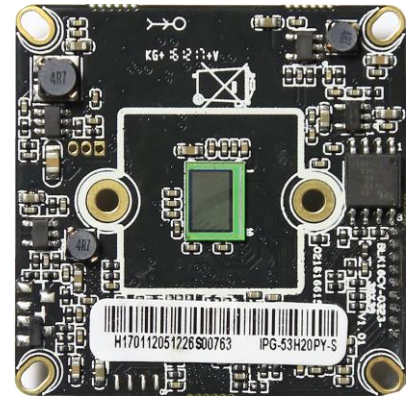

Parameters:

Model	IPG-53H20PY-S
System structure	Embedded RTOS,dual-core 32bit DSP(Hi3516CV200),pure hard compression ,watch dog
Sensor	2.0M 1/2.9" IMX323 low illumination CMOS sensor ,color 0.01Lux@F1.2,black/white 0.001Lux@F1.2
Video compression	H.264,support dual stream,AVI;0.1M~6Mbps variable;1~30f/s variable
Image output	Main stream: 1920*1080@25fps, 1280*720@25fps; sub-stream: 704*576@25fps;
Shutter	1/50(1/60)s to 1/10,000s
Lens	N/A
Day and night	Support IR-CUT
Noise reduction	Support 2D/3D
Wide dynamic	Support
Auto iris	N/A
Audio compression	G.711,support bidirectional talk,audio&video synchronization;
Audio interface	1ch input,level:2Vp-p,impedance:1kΩ,support sound pick-up input;1ch output,impedance:16Ω,30mw,support microphone;
Network interface	1*RJ45 10/100M adaptive Ethernet port;support RTSP/FTP/PPPOE/DHCP/DDNS/NTP/UPnP etc
Extension interface	1*USB,support WIFI/3G
Singal interface	One photo resistance interface,one IR-CUT interface ,support photo resistance signal and IR-CUT links to IR
PTZ	N/A
Motor interface	N/A
Alarm I/O	1/I (support alarm input and video link to background)
WIFI interface	N/A
Reset interface	N/A
SD Card	N/A
Reliability	Comprehensive lightning protection, 7 * 24 hours 65 °C high temperature stable and reliable testing
Intelligence analysis	Support
Other function	Support WEB,OSD,live video transmission,motion detect and IO alarm,front-end storage/playback/download, and center reminder and image linkage,support JPEG capture; united remote client monitoring sofaware、MYEYE;perfect SDK;
ONVIF	Support
Mobile monitoring	Support multiple mobile monitoring (iOS, Android)
Power	DC12V/2A input, power consumption:≤3W,
Dimension	38mm*38mm
Other	Support POE power supply (optional), not support any custom