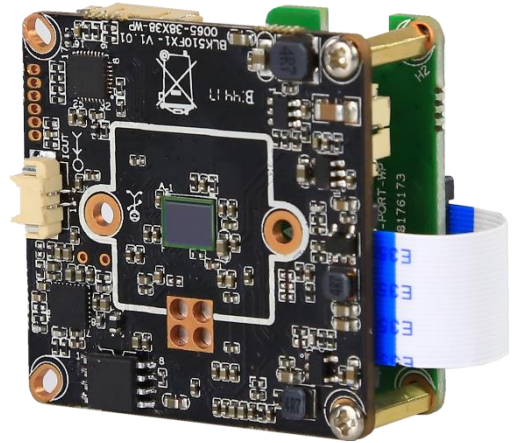

## IPG-50XF10PT-WPNS

### 1.0M WIFI Kit Wireline&Wi-Fi Module

**Features:**

- 1.0M resolution,clear and fine images;
- Supports Wireline、Wi-Fi;
- Support 3D DNR, DWDR;
- Advanced H.264 video compression,Super low rate,high definition quality of image;
- Professional anti-lightning,conform to GB/T17626.5 and IEC61000-4-5

**Parameters:**

Model	IPG-50XF10PT-WPNS
System structure	Embedded RTOS, dual-core 32-bit DSP (XM510F),pure hard compression ,watch dog
Sensor	1.0M 1/4" H62 CMOS sensor,color 0.1Lux@F1.2,black/white 0.01Lux@F1.2
Video compression	H.264,support dual stream,AVI;0.1M~6Mbps variable;1~30f/s variable
Image output	Main stream: 1280*720@25fps; sub-stream: 640*360@25fps
Shutter	1/50(1/60)s to 1/10,000s
Lens	No
Day and night	Support IR-CUT
Noise reduction	Support 2D/3D
Wide dynamic	Support
Auto iris	N/A
Audio compression	N/A
Audio interface	N/A
Network interface	1*RJ45 10/100M adaptive Ethernet port
Extension interface	N/A
Singal interface	One photo resistance interface,one IR-CUT interface ,support photo resistance signal and IR-CUT links to IR
PTZ	N/A
Motor interface	N/A
Alarm I/O	N/A
WIFI interface	Supports Wi-Fi;
Reset interface	N/A
SD Card	N/A
Reliability	Comprehensive lightning protection, 7 * 24 hours 65 °C high temperature stable and reliable testing
Intelligence analysis	NO
Other function	N/A
ONVIF	NO
Mobile monitoring	N/A
Power	DC5V-24V
Dimension	38mm*38mm+38mm*19mm
Other	Does not accept any custom.