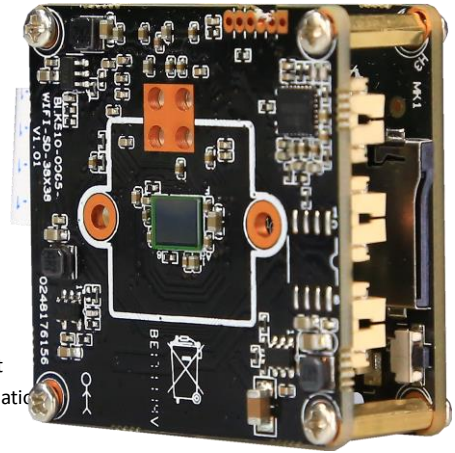

IPG-50XF10PT-WPN
1.0M Wireline&Wi-Fi IP Module

Features:

- 1.0M resolution,clear and fine images;
- Supports Wireline、Wi-Fi;
- Support 3D DNR, DWDR;
- Advanced H.264 video compression,Super low rate,high definition quality of image;
- Professional anti-lightning,conform to GB/T17626.5 and IEC61000-4-5
- Support ONVIF;access third party;
- Support various mobile monitoring(iPhone,Android);
- Provide web、CMS、center platform management software MYEYE,provide SDK development
- Support cloud technology,easy to achieve network penetration,fro in-line and alarm informati
  pushed

Parameters:

Model	IPG-50XF10PT-WPN
System structure	Embedded RTOS, dual-core 32-bit DSP (XM510F),pure hard compression ,watch dog
Sensor	1.0M 1/4" H62 CMOS sensor,color 0.1Lux@F1.2,black/white 0.01Lux@F1.2
Video compression	H.264,support dual stream,AVI;0.1M~6Mbps variable;1~30f/s variable
Image output	Main stream: 1280*720@25fps; sub-stream: 640*360@25fps
Shutter	1/50(1/60)s to 1/10,000s
Lens	No
Day and night	Support IR-CUT
Noise reduction	Support 2D/3D
Wide dynamic	Support
Auto iris	N/A
Audio compression	G.711,support bidirectional talk,audio&video synchronization;
Audio interface	1ch input,level:2Vp-p,impedance:1kΩ,support sound pick-up input;1ch output,impedance:16Ω,30mw,support microphone;
Network interface	1*RJ45 10/100M adaptive Ethernet port;support RTSP/FTP/PPPOE/DHCP/DDNS/NTP/UPnP etc
Extension interface	N/A
Singal interface	One photo resistance interface,one IR-CUT interface ,support photo resistance signal and IR-CUT links to IR
PTZ	N/A
Motor interface	N/A
Alarm I/O	N/A
WIFI interface	Supports Wi-Fi;
Reset interface	Support
SD Card	Support
Reliability	Comprehensive lightning protection, 7 * 24 hours 65 °C high temperature stable and reliable testing
Intelligence analysis	NO
Other function	Support WEB,OSD,live video transmission,motion detect and IO alarm,front-end storage/playback/download, and center reminder and image linkage,support JPEG capture: united remote client monitoring sofaware、MYEYE;perfect SDK;
ONVIF	Support
Mobile monitoring	Support multiple mobile monitoring (iOS, Android)
Power	DC5V-24V
Dimension	(38mm*38mm)*2
Other	Does not accept any custom.