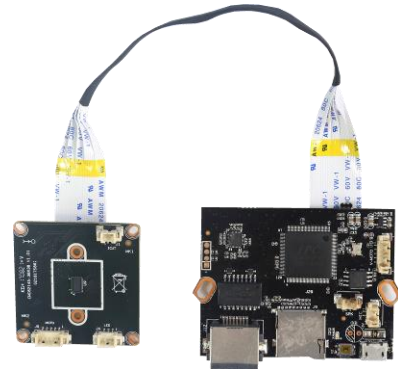

IPG-50XF10PSC-WRS
1.0M Robot Dedicated Module Module

Features:

- 1.0M resolution,clear and fine images;
- Supports Wireline、 Wi-Fi, a key WPS function;
- Support Micro SD card,up to 32G;
- Support 3D DNR, DWDR;
- Support for mobile video surveillance(iOS,android);
- Support Web, CMS, platform management software MYEYE,Provide SDK ;
- Support cloud service, network penetration, alarm information pushed to phone ,etc.