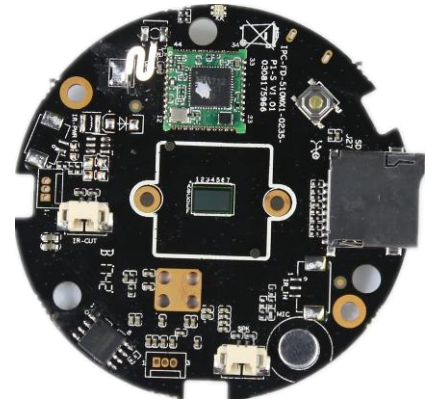

IPG-50X50PSQ-WFA

5.0M Consumer Fisheye light bulb Network Module

Features:

- 5.0M resolution,clear and fine images;
- Support 2D/3D noise reduction,digital wide dynamic;
- Supports Wi-Fi, a key WPS function, Support Micro SD card;
- Advanced H.264 video compression,Super low rate,high definition quality of image;
- Professional anti-lightning,conform to GB/T17626.5 and IEC61000-4-5。
- Support various mobile monitoring(iPhone,Android);
- Provide web、CMS、 provide SDK development
- Support cloud technology,easy to achieve network penetration,fro in-line and alarm information pushed