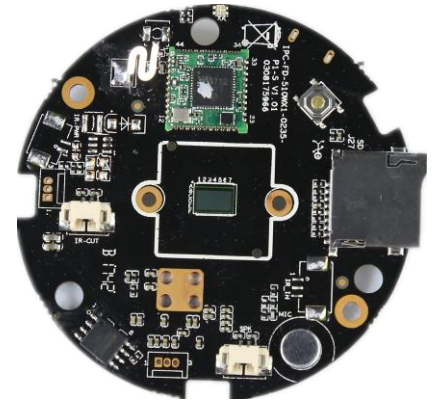

#### Parameters:

Model	IPG-50X20PSB-WFA
System structure	Embedded RTOS, dual-core 32-bit DSP (XM510),pure hard compression ,watch dog
Sensor	2.0M 1/2.7" SC2235 CMOS sensor,color 0.1Lux@F1.2,black/white 0.01Lux@F1.2
Video compression	H.264,support dual stream,AVI;0.1M~8Mbps variable;1~30f/s variable
Image output	Main stream:1080*1080; sub-stream: 640*480
Shutter	1/50(1/60)s to 1/10,000s
Lens	N/A
Day and night	Support IR-CUT
Noise reduction	Support 2D/3D
Wide dynamic	Support
Auto iris	N/A
Audio compression	G.711 standard compression,support two-way Bidirectional Talk,support for audio and video synchronization
Audio interface	1ch input,level:2Vp-p,impedance:1kΩ,support sound pick-up input;1ch output,impedance:16Ω,30mw,support microphone;
Network interface	N/A
Extension interface	N/A
Singal interface	one IR-CUT interface
PTZ	N/A
Motor interface	N/A
Alarm I/O	N/A
WIFI interface	Supports Wi-Fi, a key WPS function;
Reset interface	Support
SD Card	Support,maximum 32G
Reliability	Comprehensive lightning protection, 7 * 24 hours 65 °C high temperature stable and reliable testing
Intelligence analysis	NO
Other function	Support WEB,OSD,live video transmission,motion detect and IO alarm,front-end storage/playback/download, and center reminder and image linkage,support JPEG capture; united remote client monitoring sofaware、MYEYE;perfect SDK;
ONVIF	NO
Mobile monitoring	Support multiple mobile monitoring (iOS, Android)
Power	DC5V
Dimension	Φ=60mm
Other	Does not accept any custom.