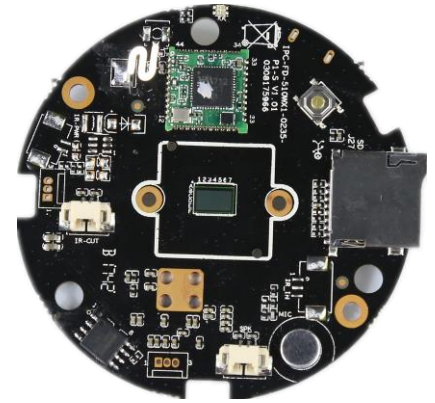

#### Parameters:

Model	IPG-50X20PS-WFA(L)
System structure	Embedded RTOS, dual-core 32-bit DSP (XM510),pure hard compression ,watch dog
Sensor	2.0M 1/2.9" SC2235P CMOS sensor,color 0.1Lux@F1.2,black/white 0.01Lux@F1.2
Video compression	H.264,support dual stream,AVI;0.1M~8Mbps variable
Image output	Main stream:1080*1080@15fps; sub-stream: 704*576@15fps
Shutter	1/50(1/60)s to 1/10,000s
Lens	N/A
Day and night	Support IR-CUT
Noise reduction	Support 2D/3D
Wide dynamic	Support
Auto iris	N/A
Audio compression	G.711 standard compression,support two-way Bidirectional Talk,support for audio and video synchronization
Audio interface	1ch input,level:2Vp-p,impedance:1kΩ,support sound pick-up input;1ch output,impedance:16Ω,30mw,support microphone;
Network interface	N/A
Extension interface	N/A
Singal interface	one IR-CUT interface
PTZ	N/A
Motor interface	N/A
Alarm I/O	N/A
WIFI interface	Supports Wi-Fi, a key WPS function;
Reset interface	Support
SD Card	Support
Reliability	Comprehensive lightning protection, 7 * 24 hours 65 °C high temperature stable and reliable testing
Intelligence analysis	NO
Other function	Support WEB,OSD,live video transmission,motion detect and IO alarm,front-end storage/playback/download, and center reminder and image linkage,support JPEG capture; united remote client monitoring sofaware、MYEYE;perfect SDK;
ONVIF	NO
Mobile monitoring	Support multiple mobile monitoring (iOS, Android)
Power	DC5V
Dimension	Φ=60mm
Other	Does not accept any custom.