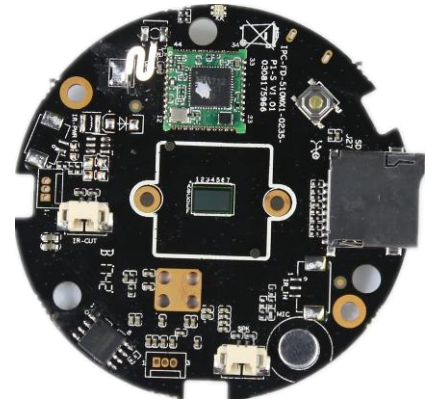

IPG-50X20PS-WFA

2.0M Fisheye light bulb Network Module

Features:

- 2.0M resolution,clear and fine images;
- Support 2D/3D noise reduction,digital wide dynamic;
- Supports Wi-Fi, a key WPS function, Support Micro SD card;
- Advanced H.264 video compression,Super low rate,high definition quality of image;
- Professional anti-lightning,conform to GB/T17626.5 and IEC61000-4-5。
- Support various mobile monitoring(iPhone,Android);
- Provide web、CMS、 provide SDK development
- Support cloud technology,easy to achieve network penetration,fro in-line and alarm information pushed