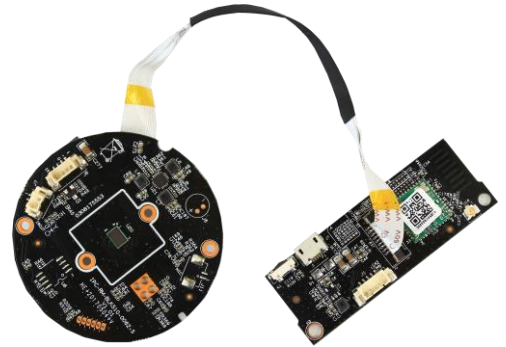

**Parameters:**

Model	IPG-50X10PT-WRQ
System structure	Embedded RTOS, dual-core 32-bit DSP (XM510),pure hard compression ,watch dog
Sensor	1.0M 1/4" H62 CMOS sensor,color 0.1Lux@F1.2,black/white 0.01Lux@F1.2
Video compression	H.264,support dual stream,AVI;0.1M~6Mbps variable;1~30f/s variable
Image output	Main stream: 1280*720@25fps; sub-stream: 640*360@25fps
Shutter	1/50(1/60)s to 1/10,000s
Lens	No
Day and night	Support IR-CUT
Noise reduction	Support 2D/3D
Wide dynamic	Support
Auto iris	N/A
Audio compression	G.711 standard compression,support two-way Bidirectional Talk,support for audio and video synchronization
Audio interface	1ch input,level:2Vp-p,impedance:1kΩ,support sound pick-up input;1ch output,impedance:16Ω,30mw,support microphone;
Network interface	N/A
Extension interface	N/A
Singal interface	One photo resistance interface,one IR-CUT interface ,support photo resistance signal and IR-CUT links to IR
PTZ	N/A
Motor interface	A horizontal motor interface, a vertical electrical interfaces;
Alarm I/O	1/1 (support alarm input and video link to background, Self welding Phoenix terminal)
WIFI interface	Supports Wi-Fi, a key WPS function;
Reset interface	Support
SD Card	Support,maximum 32G
Reliability	Comprehensive lightning protection, 7 * 24 hours 65 °C high temperature stable and reliable testing
Intelligence analysis	NO
Other function	Support WEB,OSD,live video transmission,motion detect and IO alarm,front-end storage/playback/download, and center reminder and image linkage,support JPEG capture; united remote client monitoring sofaware、MYEYE;perfect SDK;
ONVIF	NO
Mobile monitoring	Support multiple mobile monitoring (iOS, Android)
Power	DC5V
Dimension	Φ=54mm, 22mm*60.5mm
Other	Does not accept any custom.