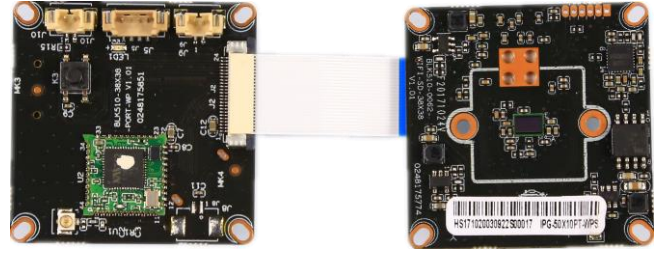

IPG-50X10PT-WPS
1.0M WIFI Kit Dedicated Module

Features:

- 1.0M resolution,clear and fine images;
- Supports Wi-Fi Kit;
- Support 3D DNR, DWDR;
- Advanced H.264 video compression,Super low rate,high definition quality of image;
- Professional anti-lightning,conform to GB/T17626.5 and IEC61000-4-5

Parameters:

Model	IPG-50X10PT-WPS
System structure	Embedded RTOS, dual-core 32-bit DSP (XM510),pure hard compression ,watch dog
Sensor	1.0M 1/4" H62 CMOS sensor,color 0.1Lux@F1.2,black/white 0.01Lux@F1.2
Video compression	H.264,support dual stream,AVI;0.1M~6Mbps variable;1~30f/s variable
Image output	Main stream: 1280*720@25fps; sub-stream: 640*360@25fps
Shutter	1/50(1/60)s to 1/10,000s
Lens	No
Day and night	Support IR-CUT
Noise reduction	Support 2D/3D
Wide dynamic	Support
Auto iris	N/A
Audio compression	N/A
Audio interface	N/A
Network interface	N/A
Extension interface	N/A
Singal interface	One photo resistance interface,one IR-CUT interface ,support photo resistance signal and IR-CUT links to IR
PTZ	N/A
Motor interface	N/A
Alarm I/O	N/A
WIFI interface	Supports Wi-Fi;
Reset interface	Support
SD Card	N/A
Reliability	Comprehensive lightning protection, 7 * 24 hours 65 °C high temperature stable and reliable testing
Intelligence analysis	NO
Other function	N/A
ONVIF	NO
Mobile monitoring	N/A
Power	DC5V-24V
Dimension	38mm*38mm
Other	Does not accept any custom.