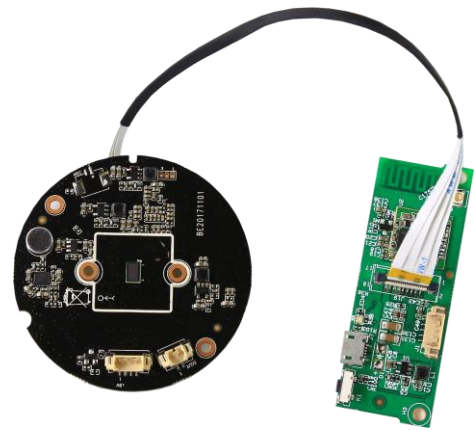

**Parameters:**

Model	IPG-50HV20PSC-WRQ
System structure	Embedded RTOS, dual-core 32-bit DSP (Hi3518EV200),pure hard compression ,watch dog
Sensor	2.0M 1/4" SC2145H CMOS sensor,color 0.1Lux@F1.2,black/white 0.01Lux@F1.2
Video compression	H.264/H.264+,support dual stream,AVI;0.1M~6Mbps variable;1~30f/s variable
Image output	Main stream:1920*1080@15fps; sub-stream: 640*360@25fps
Shutter	1/50(1/60)s to 1/10,000s
Lens	No
Day and night	Support IR-CUT
Noise reduction	Support 2D/3D
Wide dynamic	Support
Auto iris	N/A
Audio compression	G.711 standard compression,support two-way Bidirectional Talk,support for audio and video synchronization
Audio interface	1ch input,level:2Vp-p,impedance:1kΩ,support sound pick-up input;1ch output,impedance:16Ω,30mw,support microphone;
Network interface	N/A
Extension interface	N/A
Singal interface	One photo resistance interface,one IR-CUT interface ,support photo resistance signal and IR-CUT links to IR
PTZ	N/A
Motor interface	A horizontal motor interface, a vertical electrical interfaces;
Alarm I/O	1/1 (support alarm input and video link to background, Self welding Phoenix terminal)
WIFI interface	Supports Wi-Fi, a key WPS function;
Reset interface	Support
SD Card	Support
Reliability	Comprehensive lightning protection, 7 * 24 hours 65 °C high temperature stable and reliable testing
Intelligence analysis	NO
Other function	Support WEB,OSD,live video transmission,motion detect and IO alarm,front-end storage/playback/download, and center reminder and image linkage,support JPEG capture; united remote client monitoring sofaware、MYEYE;perfect SDK;
ONVIF	NO
Mobile monitoring	Support multiple mobile monitoring (iOS, Android)
Power	DC5V
Dimension	Φ=54mm, 22mm*60.5mm
Other	Does not accept any custom.