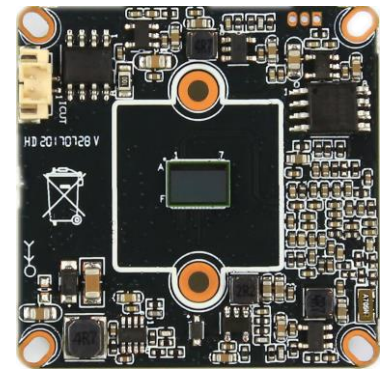

Parameters:

Model	IPG-50HV20PSB-S
System structure	Embedded RTOS,dual-core 32bit DSP(Hi 3518EV200),pure hard compression ,watch dog
Sensor	2.0M 1/2.7" SC2235 CMOS sensor ,color 0.1Lux@F1.2,black/white 0.01Lux@F1.2
Video compression	H.264,support dual stream,AVI;0.1M~8Mbps variable;1~30f/s variable
Image output	Main stream: 1920*1080@15fps, 1280*720@25fps; sub-stream: 704*576@25fps;
Shutter	1/50(1/60)s to 1/10,000s
Lens	N/A
Day and night	Support IR-CUT
Noise reduction	Support 2D/3D
Wide dynamic	Support
Auto iris	N/A
Audio compression	G.711,support bidirectional talk,audio&video synchronization;
Audio interface	1ch input,level:2Vp-p,impedance:1kΩ,support sound pick-up input;1ch output,impedance:16Ω,30mw,support microphone;
Network interface	1*RJ45 10/100M adaptive Ethernet port;support RTSP/FTP/PPPOE/DHCP/DDNS/NTP/UPnP etc
Extension interface	N/A
Singal interface	One photo resistance interface,one IR-CUT interface ,support photo resistance signal and IR-CUT links to IR
PTZ	N/A
Motor interface	N/A
Alarm I/O	1/I (support alarm input and video link to background)
WIFI interface	N/A
Reset interface	N/A
SD Card	N/A
Reliability	Comprehensive lightning protection, 7 * 24 hours 65 °C high temperature stable and reliable testing
Intelligence analysis	N/A
Other function	Support WEB,OSD,live video transmission,motion detect and IO alarm,front-end storage/playback/download, and center reminder and image linkage,support JPEG capture; united remote client monitoring sofaware、 MYEYE;perfect SDK;
ONVIF	Support
Mobile monitoring	Support multiple mobile monitoring (iOS, Android)
Power	DC12V/2A input, power consumption:≤3W,
Dimension	38mm*38mm
Other	Support POE power supply (optional)