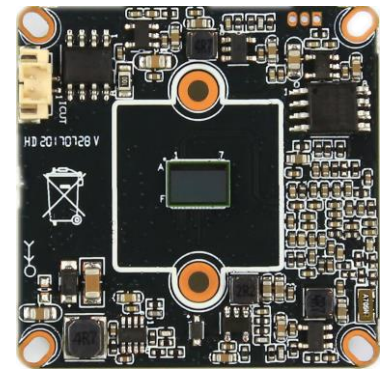

**IPG-50HV20PSB-A**  
2.0M Network Camera Module

**Features:**

- 2.0M HD resolution,clear and fine images;
- Support 2D/3D noise reduction,digital wide dynamic;
- Advanced H.264 video compression,Super low rate,high definition quality of image;
- Professional anti-lightning,conform to GB/T17626.5 and IEC61000-4-5。
- Support ONVIF ,access third party;
- Support various mobile monitoring(iPhone,Android);
- Provide web、CMS、 center platform management software MYEYE,provide SDK development
- Support cloud technology,easy to achieve network penetration,fro in-line and alarm information pushed