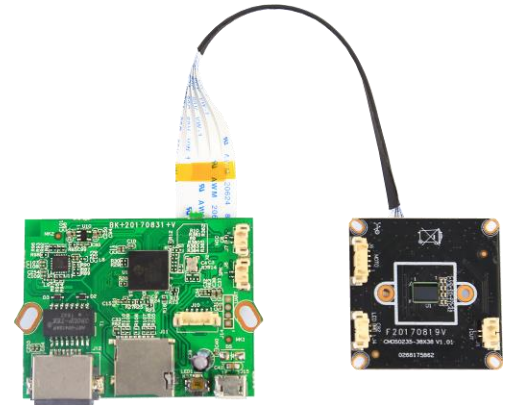

### 2.0M Wireline&Wi-Fi Robot Dedicated Module

#### Parameters:

Model	IPG-50HV20PSA-WRS
System structure	Embedded RTOS, dual-core 32-bit DSP (Hi3518EV200),pure hard compression ,watch dog
Sensor	2.0M 1/3.6" SC2045 CMOS,color 0.1Lux@F1.2,black/white 0.01Lux@F1.2
Video compression	H.264,support dual stream,AVI;0.1M~8Mbps variable;1~30f/s variable
Image output	Main stream:1920*1080@15fps,1280*720@25fps; sub-stream:704*576@25fps
Shutter	1/50(1/60)s to 1/10,000s
Lens	No
Day and night	Support IR-CUT
Noise reduction	Support 2D/3D
Wide dynamic	Support
Auto iris	N/A
Audio compression	G.711 standard compression,support two-way Bidirectional Talk,support for audio and video synchronization
Audio interface	1ch input,level:2Vp-p,impedance:1kΩ,support sound pick-up input;1ch output,impedance:16Ω,30mw,support microphone
Network interface	1*RJ45 10/100M adaptive Ethernet port;support RTSP/FTP/PPPOE/DHCP/DDNS/NTP/UPnP etc
Extension interface	N/A
Singal interface	One photo resistance interface,one IR-CUT interface ,support photo resistance signal and IR-CUT links to IR
PTZ	N/A
Motor interface	A horizontal motor interface, a vertical electrical interfaces
Alarm I/O	N/A
WIFI interface	Supports Wi-Fi, a key WPS function;
Reset interface	Support
SD Card	Support,maximum 32G
Reliability	Comprehensive lightning protection, 7 * 24 hours 65 °C high temperature stable and reliable testing
Intelligence analysis	NO
Other function	Support WEB,OSD,live video transmission,motion detect and IO alarm,front-end storage/playback/download, and center reminder and image linkage,support JPEG capture; united remote client monitoring sofaware、MYEYE;perfect SDK;
ONVIF	Support
Mobile monitoring	Support multiple mobile monitoring (iOS, Android)
Power	DC5V
Dimension	58mm*45mm+38mm*38mm
Other	Does not accept any custom.