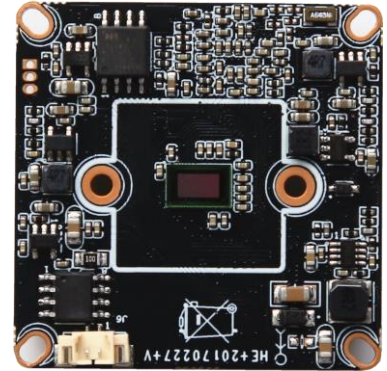

Parameters:

Model	IPG-50HV20PSA-S
System structure	Embedded RTOS,dual-core 32bit DSP(Hi 3518EV200),pure hard compression ,watch dog
Sensor	2.0M 1/4" SC2045 CMOS sensor ,color 0.1Lux@F1.2,black/white 0.01Lux@F1.2
Video compression	H.264,support dual stream,AVI;0.1M~8Mbps variable;1~30f/s variable
Image output	Main stream: 1920*1080@15fps, 1280*720@25fps; sub-stream: 704*576@25fps;
Shutter	1/50(1/60)s to 1/10,000s
Lens	No
Day and night	Support IR-CUT
Noise reduction	Support 2D/3D
Wide dynamic	Support
Auto iris	N/A
Audio compression	G.711,support bidirectional talk,audio&video synchronization(Audio or Alarm)
Audio interface	1ch input,level:2Vp-p,impedance:1kΩ,support sound pick-up input;1ch output,impedance:16Ω,30mw,support microphone;
Network interface	1*RJ45 10/100M adaptive Ethernet port;support RTSP/FTP/PPPOE/DHCP/DDNS/NTP/UPnP etc
Extension interface	N/A
Singal interface	One photo resistance interface,one IR-CUT interface ,support photo resistance signal and IR-CUT links to IR
PTZ	N/A
Motor interface	N/A
Alarm I/O	1/I (support alarm input and video link to background, Audio or Alarm)
WIFI interface	N/A
Reset interface	N/A
SD Card	N/A
Reliability	Comprehensive lightning protection, 7 * 24 hours 65 °C high temperature stable and reliable testing
Intelligence analysis	No
Other function	Support WEB,OSD,live video transmission,motion detect and IO alarm,front-end storage/playback/download, and center reminder and image linkage,support JPEG capture; united remote client monitoring sofaware、MYEYE;perfect SDK;
ONVIF	Support
Mobile monitoring	Support multiple mobile monitoring (iOS, Android)
Power	DC12V/2A input, power consumption:≤3W,
Dimension	38mm*38mm
Other	Support POE power supply (optional)