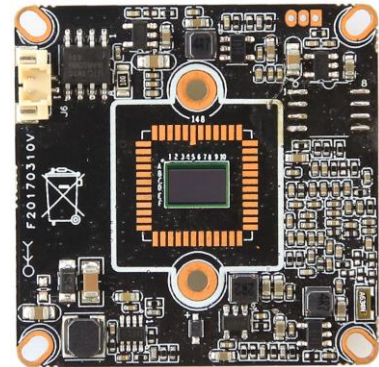

**Parameters:**

Model	IPG-50HV20PET-A
System structure	Embedded RTOS,dual-core 32bit DSP(Hi 3518EV200),pure hard compression ,watch dog
Sensor	2.0M 1/2.7" F22 CMOS sensor ,color 0.1Lux@F1.2,black/white 0.01Lux@F1.2
Video compression	H.264,support dual stream,AVI;0.1M~8Mbps variable;1~30f/s variable
Image output	Main stream: 1920*1080@15fps, 1280*720@25fps; sub-stream: 704*576@25fps;
Shutter	1/50(1/60)s to 1/10,000s
Lens	N/A
Day and night	Support IR-CUT
Noise reduction	Support 2D/3D
Wide dynamic	Support
Auto iris	N/A
Audio compression	G.711,support bidirectional talk,audio&video synchronization;
Audio interface	1ch input,level:2Vp-p,impedance:1kΩ,support sound pick-up input;1ch output,impedance:16Ω,30mw,support microphone;
Network interface	1*RJ45 10/100M adaptive Ethernet port;support RTSP/FTP/PPPOE/DHCP/DDNS/NTP/UPnP etc
Extension interface	1*USB,support WIFI/3G,support SD; 1ch Alarm output; reset key; 1ch Alarm input or LED panel; RTC battery
Singal interface	One photo resistance interface,one IR-CUT interface ,support photo resistance signal and IR-CUT links to IR
PTZ	N/A
Motor interface	N/A
Alarm I/O	1/I (support alarm input and video link to background)
WIFI interface	N/A
Reset interface	N/A
SD Card	N/A
Reliability	Comprehensive lightning protection, 7 * 24 hours 65 °C high temperature stable and reliable testing
Intelligence analysis	N/A
Other function	Support WEB,OSD,live video transmission,motion detect and IO alarm,front-end storage/playback/download, and center reminder and image linkage,support JPEG capture; united remote client monitoring sofaware、MYEYE;perfect SDK;
ONVIF	Support
Mobile monitoring	Support multiple mobile monitoring (iOS, Android)
Power	DC12V/2A input, power consumption:≤3W,
Dimension	38mm*38mm
Other	Support POE power supply (optional)