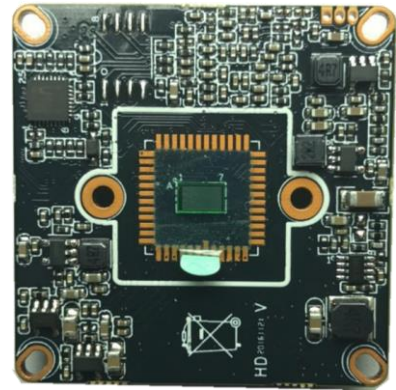

## IPG-50HV10PV-A

### 1.0M IP Camera Module

#### Parameters:

Model	IPG-50HV10PV-A
System structure	Embedded RTOS,dual-core 32bit DSP(Hi3518EV200),pure hard compression ,watch dog
Sensor	1.0M 1/4" OV9732 CMOS sensor ,color 0.1Lux@F1.2,black/white 0.01Lux@F1.2
Video compression	H.264,support dual stream,AVI;0.1M~6Mbps variable;1~30f/s variable
Image output	Main stream: 1280*720@25fps; sub-stream: 704*576@25fps;
Shutter	1/50(1/60)s to 1/10,000s
Lens	N/A
Day and night	Support IR-CUT
Noise reduction	Support 2D/3D
Wide dynamic	Support digital
Auto iris	N/A
Audio compression	G.711,support bidirectional talk,audio&video synchronization;
Audio interface	1ch input,level:2Vp-p,impedance:1kΩ,support sound pick-up input;1ch output,impedance:16Ω,30mw,support microphone;
Network interface	1*RJ45 10/100M adaptive Ethernet port;support RTSP/FTP/PPPOE/DHCP/DDNS/NTP/UPnP etc
Extension interface	1*USB,support WIFI/3G,support SD
Singal interface	One photo resistance interface,one IR-CUT interface ,support photo resistance signal and IR-CUT links to IR
PTZ	N/A
Motor interface	N/A
Alarm I/O	1/0 (support alarm input and video link to background)
WIFI interface	N/A
Reset interface	N/A
SD Card	N/A
Reliability	Comprehensive lightning protection, 7 * 24 hours 65 °C high temperature stable and reliable testing
Intelligence analysis	N/A
Other function	Support WEB,OSD,live video transmission,motion detect and IO alarm,front-end storage/playback/download, and center reminder and image linkage,support JPEG capture; united remote client monitoring sofaware、MYEYE;perfect SDK;
ONVIF	Support
Mobile monitoring	Support multiple mobile monitoring (iOS, Android)
Power	DC12V/2A input, power consumption:≤3W,
Dimension	38mm*38mm
Other	Support POE power supply (optional), not support any custom