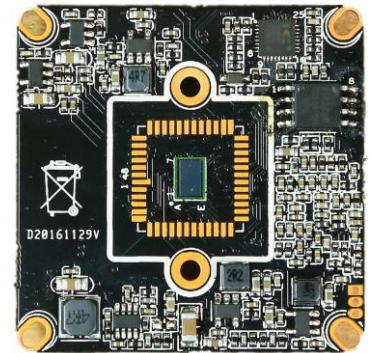

IPG- 50HV10PT-S

1.0M IP Camera Module

Features:

- 720P HD resolution,clear and fine images;
- Support 2D/3D noise reduction,digital wide dynamic;
- Advanced H.264 video compression,Super low rate,high definition quality of image;
- Professional anti-lightning,conform to GB/T17626.5 and IEC61000-4-5.
- Support ONVIF;access third party;
- Support various mobile monitoring(iPhone,Android);
- Provide web、CMS、center platform management software MYEYE,provide SDK development
- Support cloud technology,easy to achieve network penetration,fro in-line and alarm information pushed