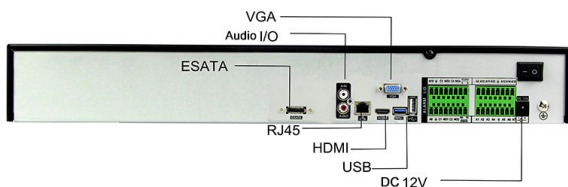

**Model:**

**NVR7024F-P**

**Interface:**

**Parameters:**

	Model	NVR7024F-P
System	Main processor	Hi3535
	Operating system	Embedded Linux
Interface	Operator interface	16-bit true color graphic menu operation interface, support mouse operation
	Preview	1/4/8/16/24/32
Audio & video	Video input	8*5M/16*3M/ 24、16/8*1080P/32*960P/16*720P
	Decode	H.264
	Monitor quality	Max 1920*1080
	Playback quality	5M/3M/1080P/960P/720P
	Standard	Video: PAL, NTSC; Audio: G.711A
	Motion detection	Depend on camera
	Intercom	Support
Video playback	Record mode	Manual>Alarm>Dynamic Detection>Timing
	Local playback	2*5M/4*3M/4、8、8*1080P/8*960P/16路720P
	Search mode	Search by time/calendar/event/channel
	Record storage	HDD, Network
	Backup mode	Network backup, USB hard disk, USB burner, SATA burner
External interface	Video out	1ch VGA, 1ch HDMI
	Audio I/O	1/1
	Alarm I/O	16ch/4ch
	Network interface	1*RJ45 10M/100M/1000M adaptive Ethernet port
	PTZ control	Control PTZ by network
	USB interface	2*USB2.0, 1USB3.0 ports
	HDD	4*SATA (Max 6T for each), 1*ESATA
Other interface	1*RS232	
General	ONVIF	Support
	GB28181	Optional
	Work environment	Temperature: 0°C - +55°C, Humidity: 10% - 90%RH, Atm: 86kpa - 106kpa
	Weight	Around 4KG
	Power supply	12V/6A
	Dimension	440mm(L)* 400.5mm(W)* 60mm(H)