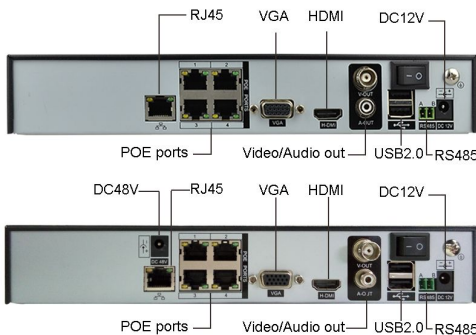

**Model:**

**NVR6904T-F/Poe**

**Interface:**

**Parameters:**

	Model	NVR6904T-F	NVR6904T-F/Poe
System	Main processor	Hi3515C	
	Operating system	Embedded Linux	
Interface	Operator interface	16-bit true color graphic menu operation interface,support mouse operation	
	Preview	1/4	
Audio& video	Video input	4*960P/8*D1	
	Decode	H.264	
	Monitor quality	Max 1280*1024	
	Playback quality	960P/D1	
	Standard	Video: PAL, NTSC; Audio:G.711A	
	Motion detection	Support(depend on camera)	
	intercom	Unsupport	
Video playback	Record mode	Manual>Alarm>Dynamic Detection>Timing	
	Local playback	1*960/4*D1	
	Search mode	Search by time/calendar/event/channel	
	Record storage	HDD,Network	
	Backup mode	Network backup, USB hard disk, USB burner,SATA burner	
External interface	Video out	1 ch BNC, 1ch VGA, 1ch HDMI	
	Audio I/O	0/1	
	Alarm I/O	0/0	
	Network interface	1*RJ45 10M/100M Adaptive Ethernet port ,4 POE ports Support POE power supply (optional POE module)	
	USB interface	2*USB 2.0 ports	
	HDD	1 SATA(Up to 6TB for each disk)	
General	PTZ control	Control PTZ device by network	
	ONVIF	Support	
	GB28181	Optional	
	Work environment	Temperature:0℃ -+ 55℃ , Humidity:10%—90%RH , Atm:86kpa—106kp	
	Weight	Around 1.1KG	
	Power supply	12V/3A	12V/3A,48V/1.5A
	power consumption	<10W (without HDD)	
	Dimension	255(L)* 236mm(W)* 44mm(H)	