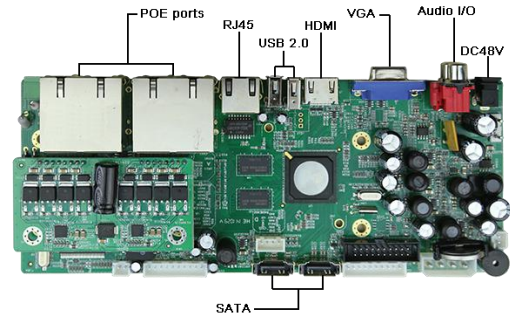

NBD7908T-Q
Features:

- support multiple high-definition network camera access;
- support VGA, HDMI 1080P full HD output simultaneously;
- supporting web, CMS, center platform management software MYEYE, provide SDK development;
- supports multiple cloud technology, network penetration, alarm information pushed to your phone and other functions;
- Support multiple network services (support DHCP, FTP, DNS, DDNS, NTP, UPNP, EMAIL,3G,WIFI,IP searches, Alarm Center, etc.);

	Model	NBD7908T-Q
System	Main processor	Hi3535
	Operating System	Embedded Linux
	System resources	Simultaneous multi-channel real-time recording, playback, network operation, USB backup
Interface	Operator interface	16-bit true color graphic menu operation interface, support mouse operation
	Preview	1/4/8/16
Video	Video input (IP)	8*3M/8*1080P/16*720P
	Video standards	PAL(625TVL,50f/s); NTSC(525TVL,60f/s)
	Video compression	H.264
	Display quality	MAX 1920*1080
	Playback quality	3M/1080P/720P
	Decode	4*3M/8*1080P/16*720P
	Motion detection	Depend on camera
Audio	Audio compression	G.711A
	Intercom	Support
Record & playback	Recording mode	Manual>Alarm>Dynamic Detection>Timing
	Local playback	4*3M/8*1080P/16*720P
	Search mode	Search by Time/Calendar/Event/Channel
Storage & Backup	Space occupation	Video: CIF 4~5G/day*channel, D1 8~10G/day*channel; 960H 12G~20G/day*channel; 720P 20~30G/day*channel; 1080P ~40G/day*channel; Audio: 691.2M/day*channel
	Record storage	HDD or network
	Backup mode	Network backup, USB hard disk, USB burner, SATA burner
Interface	Video output	1ch VGA, 1ch HDMI output
	Audio I/O	1/1
	Alarm I/O	0/0
	Network interface	1*RJ45 10M/100M Adaptive Ethernet port ,8 POE ports Support POE power supply
	USB interface	2*USB2.0 ports (reserve 2 front ports)
	HDD	2 SATA(Up to 8TB for each disk)
General	PTZ control	Control PTZ device by network
	ONVIF	Support
	Power supply	48V/2.5A
	Power Consumption	<10W(Without HDD)
	Work environment	Temperature:0℃-+55℃ , Humidity:10%—90%RH , Atm:86kpa—106kp