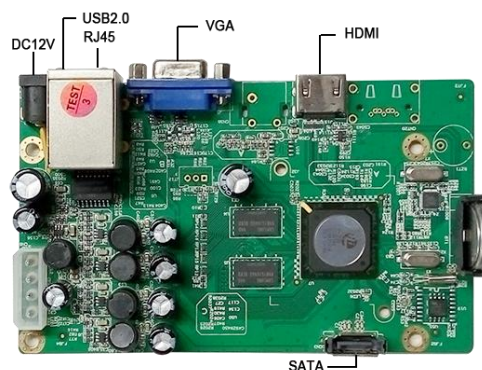

NBD7816R-F(HDMI)
Features:

- Support VGA, HDMI 1080P full HD output simultaneously;
- Support ONVIF,access third party;
- Support web, CMS, center platform management software MYEYE, provide SDK development;
- Support multiple cloud technology, network penetration, alarm information pushed to your phone and other functions;
- Support multiple network services (support DHCP, FTP, DNS, DDNS, NTP, UPNP, EMAIL,IP searches, Alarm Center, etc.);