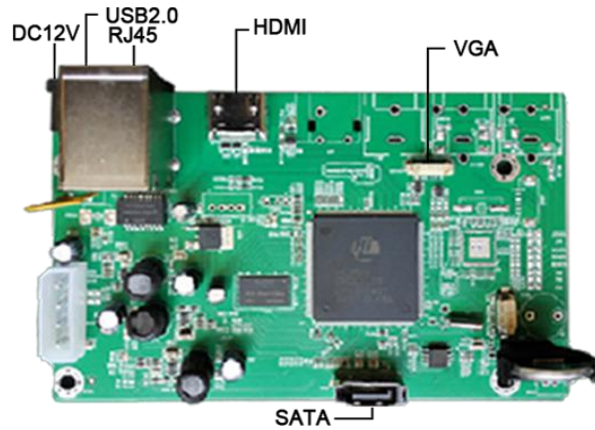

Parameters:

Model: NBD7804R-F(HDMI)

	Model	NBD7804R-F(HDMI)
System	Main processor	Hi3520D
	Operating System	Embedded Linux
	System resources	Simultaneous multi-channel real-time recording, playback, network operation, USB backup
Interface	Operator interface	16-bit true color graphic menu operation interface, support mouse operation
	Preview	1/4/8
Video	Video input (IP)	4*1080P/8*960P/8*D1
	Video standards	PAL(625TVL,50f/s); NTSC(525TVL,60f/s)
	Video compression	H.264
	Display quality	Max 1920*1080
	Playback quality	1080P/960P /D1
	Decode	1*1080P/1*960P/4*D1
	Motion detection	Support(depend on camera)
Audio	Audio compression	G.711A
	Intercom	Unsupport
Record & playback	Recording mode	Manual>Alarm>Dynamic Detection>Timing
	Local playback	1*1080P/1*960P/4*D1
	Search mode	Search by Time/Calendar/Event/Channel
Storage & Backup	Space occupation	Video: CIF 4~5G/day*channel, D1 8~10G/day*channel; 960H 12G~20G/day*channel 720P 20~30G/day*channel; 1080P ~40G/day*channel; Audio: 691.2M/day*channel
	Record storage	HDD 、 Network
	Backup mode	Network backup, USB hard disk, USB burner, SATA burner
External interface	Video output	1ch VGA、 1 ch HDMI HD Output
	Audio I/O	0/0
	Alarm I/O	0/0
	Network interface	1*RJ45 10M/100M Adaptive Ethernet port
	USB interface	2*USB2.0 ports
	HDD	1 SATA(Up to 8TB for each disk)
	General	
PTZ control	Control PTZ device by network	
ONVIF	Support	
Power supply	12V/2A	
Power Consumption	<10W(Without HDD)	
Work environment	Temperature:0℃- +55℃ , Humidity:10%—90%RH , Atm:86kpa—106kp	
Dimension	136mm(L)*81mm(W)	
Weight	Around 95g	