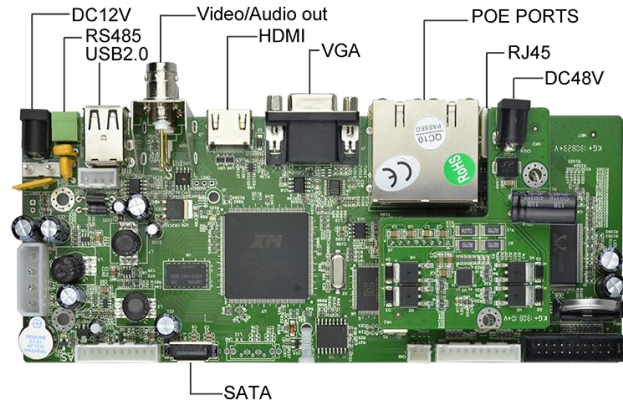

**Technical Parameters:**

**Model: NBD6904T-F**

|                   | <b>Model</b>       | <b>NBD6904T-F</b>   |
|-------------------|--------------------|---|
| System            | Main processor     | Hi3515C   |
|                   | Operating System   | Embedded Linux  |
|                   | System resources   | Simultaneous multi-channel real-time recording, playback, network operation, USB backup   |
| Interface         | Operator interface | 16-bit true color graphic menu operation interface, support mouse operation   |
|                   | Preview            | 1/4   |
| Video             | Video input (IP)   | 4*960P/8*D1   |
|                   | Video standards    | PAL(625TVL,50f/s); NTSC(525TVL,60f/s)   |
|                   | Video compression  | H.264   |
|                   | Display quality    | MAX 1280*1024   |
|                   | Playback quality   | 960P/D1   |
|                   | Decode             | 1*960P real-time  |
|                   | Motion detection   | Support (Depend on camera)  |
| Audio             | Audio compression  | G.711A  |
|                   | Intercom           | Unsupport   |
| Record & playback | Recording mode     | Manual>Alarm>Dynamic Detection>Timing   |
|                   | Local playback     | 1*960P/4*D1   |
|                   | Search mode        | Search by Time/Calendar/Event/Channel   |
| Storage & Backup  | Space occupation   | Video: CIF 4~5G/day*channel, D1 8~10G/day*channel; 960H 12G~20G/day*channel; 720P 20~30G/day*channel; 1080P ~40G/day*channel; Audio: 691.2M/day*channel |
|                   | Record storage     | HDD or network  |
|                   | Backup mode        | Network backup, USB hard disk, USB burner, SATA burner  |
| Interface         | Video output       | 1ch BNC(1.0Vp-p,75Ω),1ch VGA,1ch HDMI HD output   |
|                   | Audio I/O          | 0/1   |
|                   | Alarm I/O          | 0/0   |
|                   | Network interface  | 1*RJ45 10M/100M Adaptive Ethernet port ,4 POE ports<br>Support POE power supply (optional POE module)   |
|                   | USB interface      | 2*USB2.0 ports ( reserve 2 front ports )  |
|                   | HDD                | 1 SATA(Up to 8TB for each disk)   |
| General           | PTZ control        | Control PTZ device by network   |
|                   | ONVIF              | Support   |
|                   | Power supply       | 12V/3A, 48V/1.5A(POE power supply module)   |
|                   | Power Consumption  | <10W(Without HDD)   |
|                   | Work environment   | Temperature:0℃-+55℃ , Humidity:10%—90%RH , Atm:86kpa—106kp  |
|                   | Dimension          | 200mm(H)*80mm(W)  |
|                   | Weight             | Around 165g   |