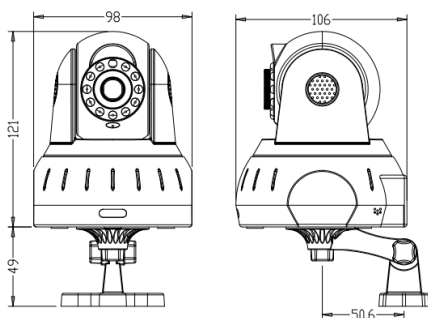

## IPC-RA5110PE-W-IR1

**Features**

- HD 720P resolution, image clarity, detail;
- Auto switch color to black/IR-CUT, achieve monitoring day and night;
- Various information superimposed (ID、IP、DDNS sever)
- Advanced video compression, super low rate and high definition image;
- Support multiple mobile remote monitoring (iOS, Android);
- Multi-browser access (IE, Chrome, Firefox, Safari);
- Auto electronic shutter time, adjust to different environment;
- Support web, CMS, center platform management software MYEYE, provide SDK Development.
- Support conform to ADVR/NVR, and support ONVIF;

**Scenarios:**

Apply to home, shops and other places

**Model:**

IPC-RA5110PE-W-IR1

**Dimension:**

**Parameters:**

Model	IPC-RA5110PE-W-IR1
Network camera	
Sensor	1/4" CMOS sensor
Minimum illumination	Color 0.1Lux @(F1.2,AGC ON),0 LUX with IR Black & White 0.01 Lux @( F1.2,AGC ON),0 LUX with IR
Shutter	1/50(1/60)s to 1/10,000s
Lens	HD special lens 4mm -6mmVarifocal lens
Lens interface	M12
Day and night	Support IR-CUT
Compression Standard	
Video	H.264 High Profile, JPEG snapshot
Audio	G.711a
Image	
Max. image size	1280*720
Frame Rate	50Hz:25fps (1280*960), (1280*720) 60Hz:30fps (1280*960), (1280*720)
Image Settings	Saturation, brightness and contrast can be adjusted through IE or Client
Network functions	
Storage	By TF and network
Intelligent Alarm	Motion detection, video loss, cable break, IP address conflict
Other	Anti-flicker, dual-stream, heartbeat, password protection
Interface	
Audio input	1*Micro
Audio output	1*3.5mm JACK
Communication	1*RJ45 10M/100M adaptive Ethernet port
Alarm input	1
Alarm output	1
Usb	1*usb(spread to3G/Wifi)
General Specifications	
Temperature and humidity	-10℃~60℃, humidity less than 90% (non-condensing)
Power supply	DC5V±10%
Infrared radiation	"IR1":10-20m;
Dimension	106mm*98mm*121mm
Weight	285g