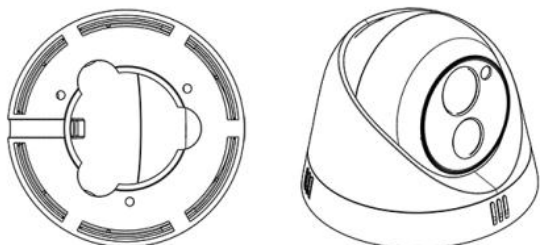

Scenarios:

Apply for road, warehouse, underground parking lot, bar, pipeline and somewhere where require HD images but with dark light and poor sunshine.

Model:

IPC-HR5313PE-IR2

Dimension:

Parameters:

Model	IPC-HR5313PE-IR2
Camera	
Image sensor	1/3" CMOS sensor
Min. illumination	Color 0.01Lux @(F1.2, AGC ON), 0 LUX with IR B/W 0.001 Lux @(F1.2, AGC ON), 0 LUX with IR
Shutter	1/50(1/60)s to 1/10,000s
Lens	HD professional lens 3.6mm @ F1.8 (6mm option)
Lens mount	M12
Day/night	Support IR-CUT
Compression	
Video compression	H.264 HighProfile, JPEG snapshot
Bite rate	32 Kbps~6Mbps
Audio compression	G.711a
Image	
Max. image resolution	1280*960
Frame rate	50Hz: 20fps(1280*960), 25fps(1280*720) 60Hz: 20fps(1280*960), 25fps(1280*720)
Image setting	Saturation, brightness and contrast are adjustable through IE browser or client software.
Network	
Storage	Network storage
Intelligent alarm	Motion detection, video loss, cable break, IP address conflicts
protocol	TCP/IP, HTTP, DHCP, DNS, DDNS, PPPoE, SMTP, NTP (HTTPS, SIP, 802.1x, IPv6 option)
Basic	anti-flicker, dual-stream, heartbeat, password protection
Interface	
Network interface	1* RJ45 10M/100M adaptive ethernet port
Audio interface	No
General	
Working condition	-10°C~60°C, humidity less than 90% (non-condensing)
Power supply	DC12V±10%
Protection range	IP66
IR distance	"IR2": 20-30 meters
Dimension	Φ 110mm*88mm
Weight	约 202g