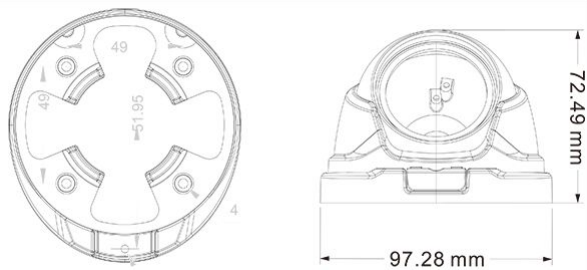

IPC-HE5320PL-IR2

Features

- HD 1080P resolution, image clarity, detail;
- Auto switch color to black/IR-CUT,achieve monitoring day and night;
- Various information superimposed(ID、 IP、 DDNS sever)
- Advanced video compression,super low rate and high ddefinition image;
- Support multiple mobile remote monitoring (iOS, Android);
- Multi-browser access (IE, Chrome, Firefox, Safari);
- Auto electronic shutter time,adjust to different environment;
- Support web, CMS, center platform management software MYEYE, provide SDK Development.
- Support conform to ADVR/NVR,and support ONVIF;

Scenarios:

Apply to roads, warehouses, underground parking, bars, pipes, parks and other places.

Model:

IPC-HE5320PL-IR2

Parameters:

Model	IPC-HE5320PL-IR2
Camera	
Image sensor	1/2.8"Low illumination CMOS sensor
Min.illumination	Color 0.01Lux @(F1.2,AGC ON),0 LUX with IR B/W 0.001 Lux @ (F1.2,AGC ON),0 LUX with IR
Shutter	1/50(1/60)s to 1/10,000s
Lens	3.6mm@F2.0 (2.8mm,6mm optional)
Lens mount	M12
Day/night	Support IR-CUT
Compression	
Video	H.264,support dual stream,AVI;
Bite rate	32 Kbps~6Mbps
Audio	G.711a
Image	
Max.image	1920*1080
Frame rate	50Hz:1920*1080@25fps;704*576@25fps 60Hz:1920*1080@30fps;704*576@30fps
Image setting	Saturation, brightness and contrast are adjustable
Network	
Storage	Network storage
Intelligent alarm	Motion detection, video loss, cable break, IP address
protocol	TCP/IP,HTTP,DHCP,DNS,DDNS, PPPoE,SMTP,NTP
Basic	anti-flicker, dual-stream, heartbeat, password protection
Interface	
Network	1 *RJ45 10M/100Madaptive ethernet port
Audio interface	1ch RCA audio input
General	
Working	-10℃~60℃ , humidity less than 90%
Power supply	DC12V±10%
Protection range	IP66
IR lamb	IR lamb: 24
IR distance	"IR2" :20-30 meters;
Dimension	Φ98mm*73mm
Weight	About 290g