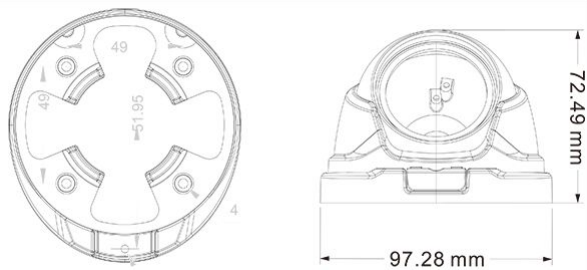

IPC-HE5313PL-IR2

Features

- HD 960P resolution, image clarity, detail;
- Auto switch color to black/IR-CUT,achieve monitoring day and night;
- Various information superimposed(ID、 IP、 DDNS sever)
- Advanced video compression,super low rate and high ddefinition image;
- Support multiple mobile remote monitoring (iOS, Android);
- Multi-browser access (IE, Chrome, Firefox, Safari);
- Auto electronic shutter time,adjust to different environment;
- Support web, CMS, center platform management software MYEYE, provide SDK Development.
- Support conform to ADVR/NVR,and support ONVIF;

Scenarios:

Apply to roads, warehouses, underground parking, bars, pipes, parks and other places.

Model:

IPC-HE5313PL-IR2

Parameters:

Model	IPC-HE5313PL-IR2
Camera	
Image sensor	1/3"Low illumination CMOS sensor
Min.illumination	Color 0.01Lux @(F1.2,AGC ON),0 LUX with IR B/W 0.001 Lux @ (F1.2,AGC ON),0 LUX with IR
Shutter	1/50(1/60)s to 1/10,000s
Lens	3.6mm@F2.0 (2.8mm,6mm optional)
Lens mount	M12
Day/night	Support IR-CUT
Compression	
Video	H.264,support dual stream,AVI;
Bite rate	32 Kbps~6Mbps
Audio	G.711a
Image	
Max.image	1280*960
Frame rate	50Hz:1280*960@25fps;704*576@25fps 60Hz:1280*960@30fps;704*576@30fps
Image setting	Saturation, brightness and contrast are adjustable
Network	
Storage	Network storage
Intelligent alarm	Motion detection, video loss, cable break, IP address
protocol	TCP/IP,HTTP,DHCP,DNS,DDNS, PPPoE,SMTP,NTP
Basic	anti-flicker, dual-stream, heartbeat, password protection
Interface	
Network	1 *RJ45 10M/100Madaptive ethernet port
Audio interface	1ch RCA audio input
General	
Working	-10℃~60℃ , humidity less than 90%
Power supply	DC12V ± 10%
Protection range	IP66
IR lamb	IR lamb: 24
IR distance	"IR2" :20-30 meters;
Dimension	Φ98mm*73mm
Weight	About 290g