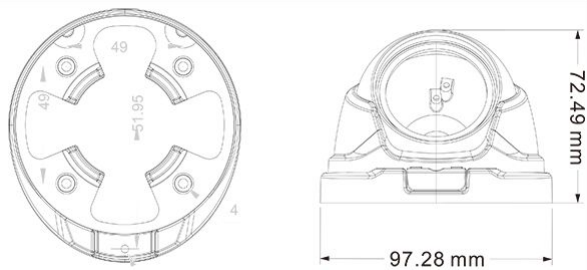

IPC-HE5110PE-IR2

Features

- HD 720P resolution, image clarity, detail;
- Auto switch color to black/IR-CUT,achieve monitoring day and night;
- Various information superimposed(ID、 IP、 DDNS sever)
- Advanced video compression,super low rate and high ddefinition image;
- Support multiple mobile remote monitoring (iOS, Android);
- Multi-browser access (IE, Chrome, Firefox, Safari);
- Auto electronic shutter time,adjust to different environment;
- Support web, CMS, center platform management software MYEYE, provide SDK Development.
- Support conform to ADVR/NVR,and support ONVIF;

Scenarios:

Apply to roads, warehouses, underground parking, bars, pipes, parks and other places.

Model:

IPC-HE5110PE-IR2

Parameters:

Model	IPC-HE5110PE-IR2
Camera	
Image sensor	1/4" CMOS sensor
Min.illumination	Color 0.1Lux @(F1.2,AGC ON),0 LUX with IR B/W 0.01 Lux @ (F1.2,AGC ON),0 LUX with IR
Shutter	1/50(1/60)s to 1/10,000s
Lens	3.6mm@F2.0 (2.8mm,6mm optional)
Lens mount	M12
Day/night	Support IR-CUT
Compression	
Video	H.264,support dual stream,AVI;
Bite rate	32 Kbps~6Mbps
Image	
Max.image	1280*720
Frame rate	50Hz:1280*720@25fps;704*576@25fps 60Hz:1280*720@25fps;704*576@25fps
Image setting	Saturation, brightness and contrast are adjustable
Network	
Storage	Network storage
Intelligent alarm	Motion detection, video loss, cable break, IP address
protocol	TCP/IP,HTTP,DHCP,DNS,DDNS, PPPoE,SMTP,NTP
Basic	anti-flicker, dual-stream, heartbeat, password protection
Interface	
Network	1 *RJ45 10M/100Madaptive ethernet port
General	
Working	-10℃~60℃ , humidity less than 90%
Power supply	DC12V ±10%
Protection range	IP66
IR lamb	IR lamb: 24
IR distance	"IR2" :20-30 meters;
Dimension	Φ98mm*73mm
Weight	About 290g