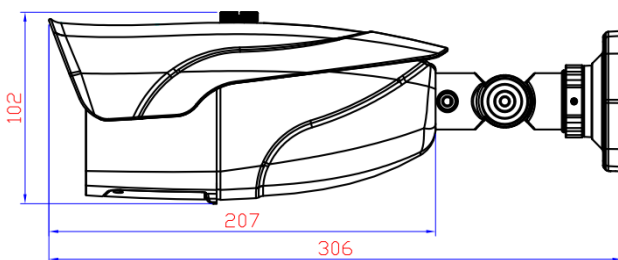

**Application:**

Apply for road, warehouse, underground parking lot, bar, pipeline and somewhere where require HD images but with dark light and poor sunshine.

**Model:**

**IPC-EZ8350P-IR3**

**Dimension:**

**Specifications:**

Model	IPC-EZ8350P-IR3
<b>Camera</b>	
Image sensor	1/1.8" SONY IMX178 Low illumination CMOS
Min.illumination	Color 0.01Lux @(F1.2,AGC ON),0 LUX with IR B/W 0.001Lux @ (F1.2,AGC ON),0 LUX with IR
Shutter	1/50(1/60)s to 1/10,000s
Lens	HD special lens 3.6mm-10mm Varifocal lens
Lens mount	∅ 14
Day/night	Support IR-CUT
<b>Compression</b>	
Video compression	H.265/H.264,support dual stream,AVI; 1~30f/s variable
Bite rate	32Kbps~10Mbps
<b>Image</b>	
Resolution	2592*1944
Frame rate	50Hz:25fps (2592*1944) 60Hz:30fps (2592*1944)
Image setting	Saturation, brightness, contrast can be adjusted via IE browser or client
<b>Network</b>	
Storage	Network storage
Intelligent alarm	Motion detection, video loss, network break, IP conflict
Protocol	TCP/IP, HTTP, DHCP, DNS, DDNS, PPPoE, SMTP, NTP (HTTPS,SIP,802.1x,IPv6 option)
Basic	anti-flicker, dual-stream, heartbeat, password protection
<b>Interface</b>	
Network interface	1 RJ45 10M/100M adaptive Ethernet port
<b>General</b>	
Working condition	-10℃~60℃, humidity less than 90% (non-condensing)
Power supply	DC12V±10%
Waterproof	IP66
IR distance	"IR3":30-40 meters
Dimension	306mm*118mm*102mm
Weight	1100g