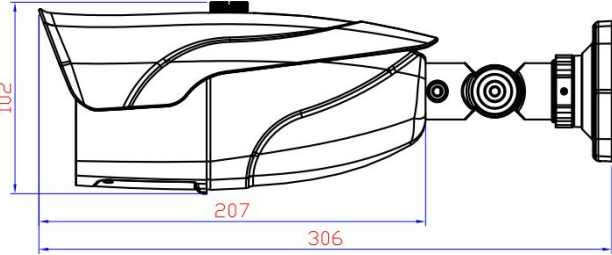

### Application:

Apply for road, warehouse, underground parking lot, bar, pipeline and somewhere where require HD images but with dark light and poor sunshine.

### Dimension:

### Specifications:

Model	IPC-EZ8340PL-IR3
<b>Camera</b>	
Image sensor	1/3" OV 4689 Low illumination CMOS
Min.illumination	Color 0.01Lux @(F1.2,AGC ON),0 LUX with IR B/W 0.001Lux @ (F1.2,AGC ON),0 LUX with IR
Shutter	1/50(1/60)s to 1/10,000s
Lens	HD special lens 3.6mm-10mm Varifocal lens
Lens mount	∅ 14
Day/night	Support IR-CUT
<b>Compression</b>	
Video compression	H.265/H.264,support dual stream,AVI; 1~30f/s variable
Bite rate	32Kbps~10Mbps
<b>Image</b>	
Resolution	2592*1520
Frame rate	Main stream:4MP 2592*1520@15fps; 3MP 2048*1536@25fps sub-stream: 1280*720,704*576 @25fps
Image setting	Saturation, brightness, contrast can be adjusted via IE browser or client
<b>Network</b>	
Storage	Network storage
Intelligent alarm	Motion detection, video loss, network break, IP conflict
Protocol	TCP/IP, HTTP, DHCP, DNS, DDNS, PPPoE, SMTP, NTP (HTTPS,SIP,802.1x,IPv6 option)
Basic	anti-flicker, dual-stream, heartbeat, password protection
<b>Interface</b>	
Network interface	1 RJ45 10M/100M adaptive Ethernet port
<b>General</b>	
Working condition	-10℃~60℃, humidity less than 90% (non-condensing)
Power supply	DC12V±10%
Waterproof	IP66
IR distance	"IR3":30-40 meters
Dimension	306mm*118mm*102mm
Weight	1100g