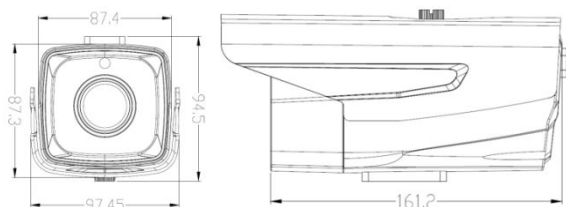

**Scenarios:**

Apply to roads, warehouses, underground parking, bars, pipes, parks and other places.

**Model:**

IPC-EM48340PL-IR8

**Parameters:**

Model	IPC-EM48340PL-IR8
<b>Network camera</b>	
Sensor	1/3" 4689 Ultra low illumination CMOS sensor
Minimum illumination	Color 0.01Lux @(F1.2,AGC ON),0 LUX with IR Black & White 0.001 Lux @( F1.2,AGC ON),0 LUX with IR
Shutter	1/50(1/60)s to 1/10, 000s
Lens	3.6mm@F1. 8 HD lens(6mm,8mm,12mm optional)
Lens interface	M12
Day and night	Support IR-CUT
<b>Compression Standard</b>	
Video	H.265/H.264 High Profile, JPEG snapshot
Output rate	32 Kbps~10Mbps
Audio	G.711a
<b>Image</b>	
Max. image size	2592*1520
Frame Rate	50Hz:25s (2592*1520), 60Hz:30s (2592*1520),
Image Settings	Saturation, brightness and contrast can be adjusted through IE or Client
<b>Network functions</b>	
Storage	By network
Intelligent Alarm	Motion detection, video loss, cable break, IP address conflict
Protocol	TCP/IP,HTTP,DHCP,DNS,DDNS,PPPoE,SMTP,NTP (HTTPS,SIP,802.1x,IPv6Optional )
Other	Anti-flicker, dual-stream, heartbeat, password protection
<b>Interface</b>	
Communication	1*RJ45 10M/100M adaptive Ethernet port
Audio	1*RCA audio input
<b>General Specifications</b>	
Temperature and humidity	-10℃~60℃, humidity less than 90% (non-condensing)
Power supply	DC12V±10%
Protection class	IP67
Infrared radiation	"IR8":80-90m;
Dimension	195.5mm*94.5mm*97.5mm
Weight	Around 535g