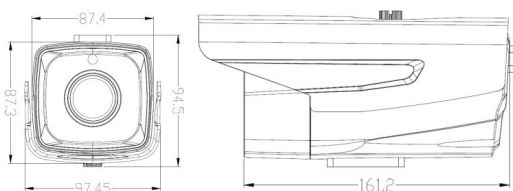

**Scenarios:**

Apply to roads, warehouses, underground parking, bars, pipes, parks and other places.

**Model:**

IPC-EM25320PL-IR5

**Parameters:**

Model	IPC-EM25320PL-IR5
<b>Network camera</b>	
Sensor	1/2.9" IMX322ultra low illumination CMOS sensor
Minimum illumination	Color 0.01Lux @(F1.2,AGC ON),0 LUX with IR Black & White 0.001 Lux @( F1.2,AGC ON),0 LUX with IR
Shutter	1/50(1/60)s to 1/10,000s
Lens	3.6mm@F1.8 HD lens(6mm,8mm,12mm optional)
Lens interface	M12
Day and night	Support IR-CUT
<b>Compression Standard</b>	
Video	H.264 High Profile, JPEG snapshot
Output rate	32 Kbps~8Mbps
Audio	G.711a
<b>Image</b>	
Max. image size	1920*1080
Frame Rate	50Hz:25fps (1920*1080), 60Hz:30fps (1920*1080),
Image Settings	Saturation, brightness and contrast can be adjusted through IE or Client
<b>Network functions</b>	
Storage	By network
Intelligent Alarm	Motion detection, video loss, cable break, IP address conflict
Protocol	TCP/IP,HTTP,DHCP,DNS,DDNS,PPPoE,SMTP,NTP (HTTPS,SIP,802.1x,IPv6Optional )
Other	Anti-flicker, dual-stream, heartbeat, password protection
<b>Interface</b>	
Communication	1*RJ45 10M/100M adaptive Ethernet port
Audio	1*RCA audio input
<b>General Specifications</b>	
Temperature and humidity	-10℃~60℃, humidity less than 90% (non-condensing)
Power supply	DC12V±10%
Protection class	IP66
Infrared radiation	"IR5":50-60m;
Dimension	195.5mm*94.5mm*97.5mm
Weight	Around 535g