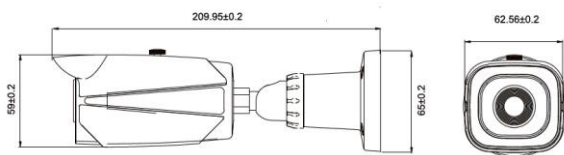

**Scenarios:**

Apply to roads, warehouses, underground parking, bars, pipes, parks and other places.

**Model:**

IPC-ED5413PE-IR2

**Dimension:**

**Parameters:**

|                               |  |
|-------------------------------|--|
| Model                         | IPC-ED5413PE-IR2   |
| <b>Network camera</b>         |  |
| Sensor                        | 1/3" Star-light CMOS sensor  |
| Minimum illumination          | Color 0.0001Lux @(F1.2,AGC ON),0 LUX with IR<br>Black & White 0.0001 Lux @ (F1.2,AGC ON),0 LUX with IR |
| Shutter                       | 1/50(1/60)s to 1/10,000s   |
| Lens                          | 3.6mm@F1.8 HD lens(2.8mm,6mm optional)   |
| Lens interface                | M12  |
| Day and night                 | Support IR-CUT   |
| <b>Compression Standard</b>   |  |
| Video                         | H.264High Profile, JPEG snapshot   |
| Output rate                   | 32 Kbps~6Mbps  |
| Audio                         | G.711A   |
| <b>Image</b>                  |  |
| Max. image size               | 1280*960   |
| Frame Rate                    | 50Hz:20fps (1280*960) , 25fps (1280*720)<br>60Hz:20fps (1280*960) , 30fps (1280*720)                   |
| Image Settings                | Saturation, brightness and contrast can be adjusted through IE or Client                               |
| <b>Network functions</b>      |  |
| Storage                       | By network   |
| Intelligent Alarm             | Motion detection, video loss, cable break, IP address conflict   |
| Protocol                      | TCP/IP,HTTP,DHCP,DNS,DDNS,PPPoE,SMTP,NTP (HTTPS,SIP,802.1x,IPv6Optional )                              |
| Other                         | Anti-flicker, dual-stream, heartbeat, password protection  |
| <b>Interface</b>              |  |
| Communication                 | 1*RJ45 10M/100M adaptive Ethernet port   |
| <b>General Specifications</b> |  |
| Temperature and humidity      | -10℃~60℃, humidity less than 90% (non-condensing)  |
| Power supply                  | DC12V±10%  |
| Protection class              | IP66   |
| Infrared radiation            | IR lamb: 25 "IR2":20-30m;  |
| Dimension                     | 65mm*63mm*210mm  |
| Weight                        | Around430g   |