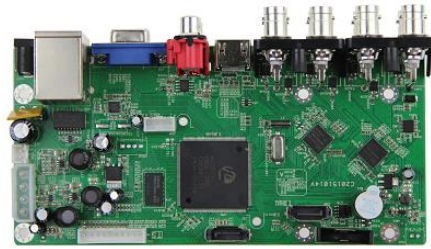

## AHB 7808R-LM-V2

### Feature:

- Support VGA, HDMI full HD output simultaneously;
- support ONVIF; access third party;
- Support web, CMS, center platform management software MYEYE, provide SDK development;
- Support multiple cloud technology, network penetration, alarm information pushed to your phone and other functions;
- Support various mobile monitoring (iPhone, Android);
- Remote Access, With DNS (ARSP),easy to monitor remotely

### Specification:

	<b>Model</b>	AHB7808R-LM-V2
System	Main processor	Hi3520D V300
Interface	Preview	1/4/8/9
Video	Codec	H.264
	Monitor quality	VGA,HDMI: HD
	Encode ability	8*1080N@12fps
	Decode ability	4*1080N@12fps
	Onvif	support
	Multi-mode input	analog: 8*1080N; 4*AHD-H; 4*1080N; hybrid: 2*AHD-H (analog) +2*1080P (network) Network only: 8*1080P; 16*960P; 4*5M
	Motion Detection	Each screen can be set to 192 (16 * 12) detection areas; multi-level sensitivity can be set (Limited local channel)
Audio	Audio compression	G711A
	Intercom	support
Record & playback	Record mode	manual>alarm>motion detection>timing
	Local Playback	4ch(local input mode)
	Search mode	Search by time, calendar, event, channel
Storage & backup	Video storage	HDD, network
	Backup mode	Network, USB hard disk, USB burner, SATA burner
External Interface	Video input	8ch BNC
	Video output	1ch VGA, 1ch HDMI
	Loop Vout	N/A
	Audio I/O	1/1
	Alarm I/O	0/0
	Network interface	RJ45 10M/100M self-adaption
	PTZ control	N/A
	USB	2* USB 2.0 ports
	HDD	2*SATA ports (Max 8TB/per)
	Wireless	N/A
General	Power supply	12V/4A
	Power Consumption	<15W (without HDD)
	Working environment	Temperature:0℃—+55℃, Humidity:10%—90%, Atm:86kpa—106kpa
	Dimension	166mm*80mm
	Weight	158g